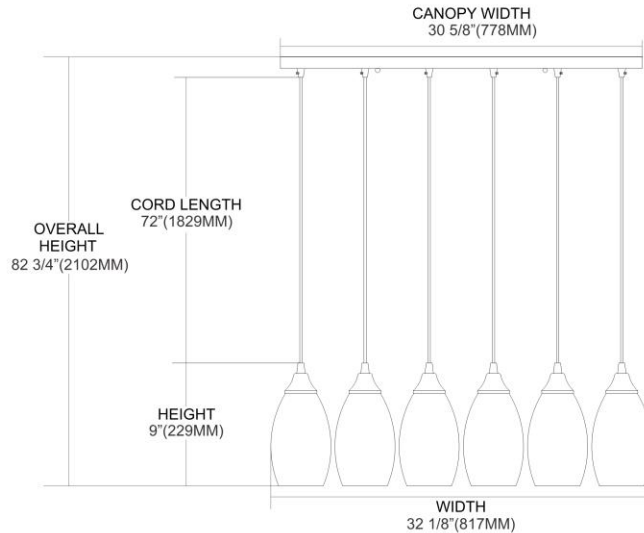

ITEM #:	31133/6RC-ASH
UPC	748119044590
Description	Formations 6-Light Rectangular Pendant Fixture in Satin Nickel with Ashflow Glass
Finish	Satin Nickel
Materials	Glass, Metal
Brand	ELK Lighting
Collection	Formations
Category	Indoor Lighting
Type	Mini Pendant

ITEM DIMENSIONS				RATINGS & SPECIFICATIONS				
Width	9 inches			Safety Rating	N/A		Certification	N/A
Depth	30 inches			ADA Compliant	N/A		Voltage	N/A
Height	6 inches			BULBS / SOCKETS				
Weight	15 pounds			Quantity	6	Wattage	100 watts	
ADDITIONAL DIMENSIONS				Included	No	Type	A19 (E26 Medium Base)	
Backplate / Canopy	N/A			Other	N/A			
HCWO	N/A			CHAIN / CORD INFORMATION				
Min. Extension	N/A			Chain	N/A		Cord	N/A
Max. Extension	N/A			SHADE / GLASS DETAILS				
OVERALL HEIGHT				Shade/Glass Description	Ashflow Glass			
Min.	N/A		Max.	N/A				
EXTENSION ROD(S)				Width	N/A		Height	N/A
N/A				Width at Top	N/A		Width at Bottom	N/A