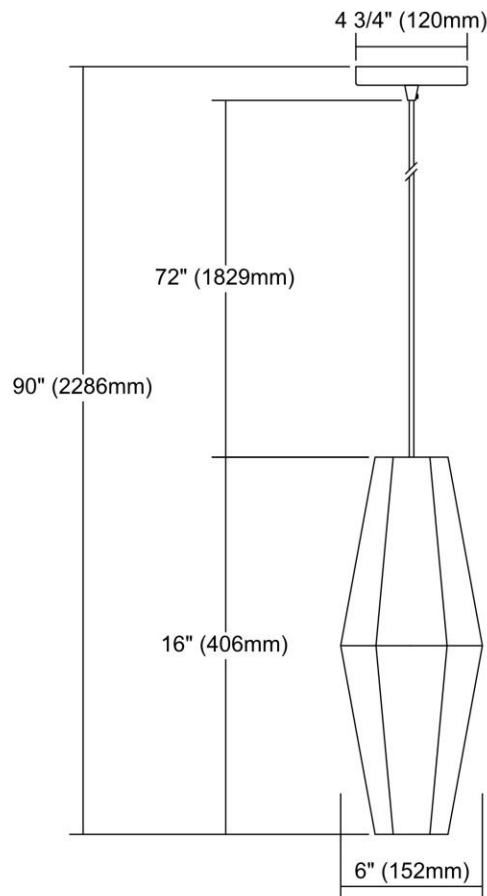


	<b>ITEM #:</b>	31216/1
	<b>UPC</b>	748119098869
	<b>Description</b>	Pelham 1-Light Mini Pendant in Polished Chrome with Mercury Glass
	<b>Finish</b>	Polished Chrome
	<b>Materials</b>	Glass, Metal
	<b>Brand</b>	ELK Lighting
	<b>Collection</b>	Pelham
	<b>Category</b>	Indoor Lighting
	<b>Type</b>	Mini Pendant

ITEM DIMENSIONS				RATINGS & SPECIFICATIONS				
<b>Width</b>	6 inches			<b>Safety Rating</b>	UL		<b>Certification</b>	N/A
<b>Depth</b>	6 inches			<b>ADA Compliant</b>	N/A		<b>Voltage</b>	N/A
<b>Height</b>	16 inches			<b>BULBS / SOCKETS</b>				
<b>Weight</b>	3 pounds			<b>Quantity</b>	1	<b>Wattage</b>	60 watts	
ADDITIONAL DIMENSIONS				<b>Included</b>	No		<b>Type</b>	A19 (E26 Medium Base)
<b>Backplate / Canopy</b>	N/A			<b>Other</b>	N/A			
<b>HCWO</b>	N/A			CHAIN / CORD INFORMATION				
<b>Min. Extension</b>	N/A			<b>Chain</b>	N/A		<b>Cord</b>	N/A
<b>Max. Extension</b>	N/A			SHADE / GLASS DETAILS				
OVERALL HEIGHT				<b>Shade/Glass Description</b>	Mercury Glass			
<b>Min.</b>	N/A		<b>Max.</b>	N/A				
EXTENSION ROD(S)				<b>Width</b>	N/A		<b>Height</b>	N/A
N/A				<b>Width at Top</b>	N/A		<b>Width at Bottom</b>	N/A