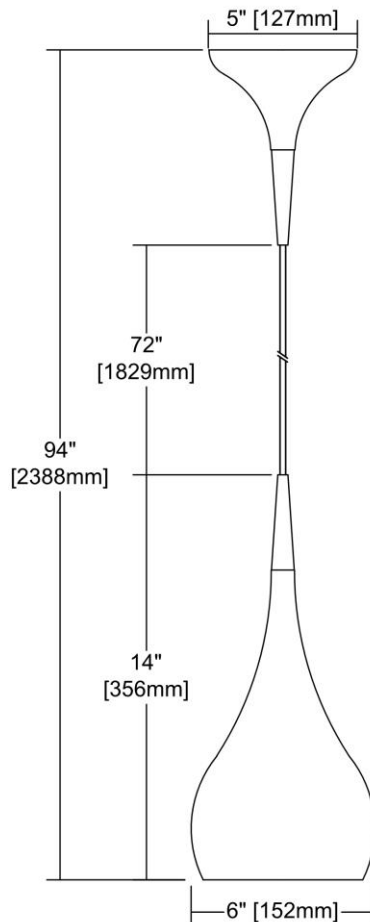


	ITEM #:	31341/1MB
	UPC	748119111070
	Description	Lindsey 1-Light Mini Pendant in Satin Nickel with Marble Print on Metal Shade
	Finish	Satin Nickel
	Materials	Metal
	Brand	ELK Lighting
	Collection	Lindsey
	Category	Indoor Lighting
	Type	Mini Pendant

ITEM DIMENSIONS				RATINGS & SPECIFICATIONS				
Width	6 inches			Safety Rating	UL		Certification	N/A
Depth	6 inches			ADA Compliant	N/A		Voltage	N/A
Height	14 inches			BULBS / SOCKETS				
Weight	2 pounds			Quantity	1	Wattage	100 watts	
ADDITIONAL DIMENSIONS				Included	No		Type	A19 (E26 Medium Base)
Backplate / Canopy	5x5			Other	N/A			
HCWO	N/A			CHAIN / CORD INFORMATION				
Min. Extension	N/A			Chain	N/A		Cord	N/A
Max. Extension	N/A			SHADE / GLASS DETAILS				
OVERALL HEIGHT				Shade/Glass Description	Marble Print on Metal			
Min.	N/A		Max.	N/A				
EXTENSION ROD(S)				Width	N/A		Height	N/A
N/A				Width at Top	N/A		Width at Bottom	N/A