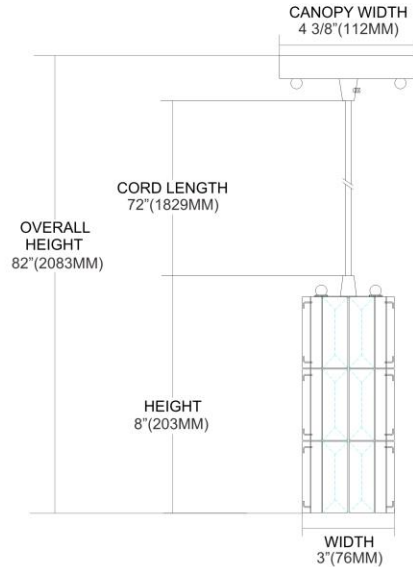


	ITEM #:	31487/1
	UPC	748119067261
	Description	Cynthia 1-Light Mini Pendant in Polished Chrome with Crystal
	Finish	Polished Chrome
	Materials	K9 Crystal, Metal
	Brand	ELK Lighting
	Collection	Cynthia
	Category	Indoor Lighting
	Type	Mini Pendant

ITEM DIMENSIONS				RATINGS & SPECIFICATIONS					
Width	3 inches			Safety Rating	N/A		Certification	N/A	
Depth	3 inches			ADA Compliant	N/A		Voltage	N/A	
Height	8 inches			BULBS / SOCKETS					
Weight	2 pounds			Quantity	1	Wattage	60 watts		
ADDITIONAL DIMENSIONS				Included	No		Type	B11 (E12 Candelabra Base)	
Backplate / Canopy	N/A			Other	N/A				
HCWO	N/A			CHAIN / CORD INFORMATION					
Min. Extension	N/A			Chain	N/A		Cord	N/A	
Max. Extension	N/A			SHADE / GLASS DETAILS					
OVERALL HEIGHT				Shade/Glass Description	Crystal				
Min.	N/A		Max.	N/A					
EXTENSION ROD(S)				Width	N/A		Height	N/A	
N/A				Width at Top	N/A		Width at Bottom	N/A	