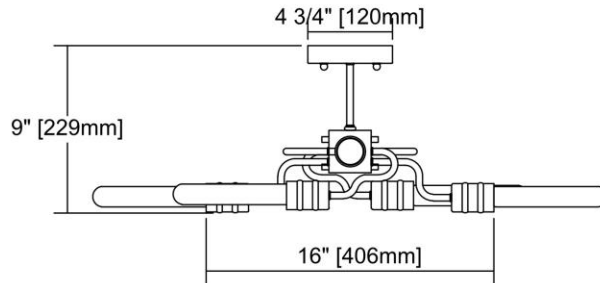

ITEM #:	31990/6
UPC	748119099118
Description	Transit 6-Light Semi Flush in Silvered Graphite
Finish	Silvered Graphite
Materials	Metal
Brand	ELK Lighting
Collection	Transit
Category	Indoor Lighting
Type	Semi Flush Mount

ITEM DIMENSIONS				RATINGS & SPECIFICATIONS				
Width	13 inches			Safety Rating	UL		Certification	N/A
Depth	16 inches			ADA Compliant	N/A		Voltage	N/A
Height	9 inches			BULBS / SOCKETS				
Weight	3 pounds			Quantity	6		Wattage	60 watts
ADDITIONAL DIMENSIONS				Included	No		Type	A19 (E26 Medium Base)
Backplate / Canopy	N/A			Other	N/A			
HCWO	N/A			CHAIN / CORD INFORMATION				
Min. Extension	N/A			Chain	N/A		Cord	N/A
Max. Extension	N/A			SHADE / GLASS DETAILS				
OVERALL HEIGHT				Shade/Glass Description	No Shade/Glass			
Min.	N/A		Max.	N/A				
EXTENSION ROD(S)				Width	N/A		Height	N/A
N/A				Width at Top	N/A		Width at Bottom	N/A