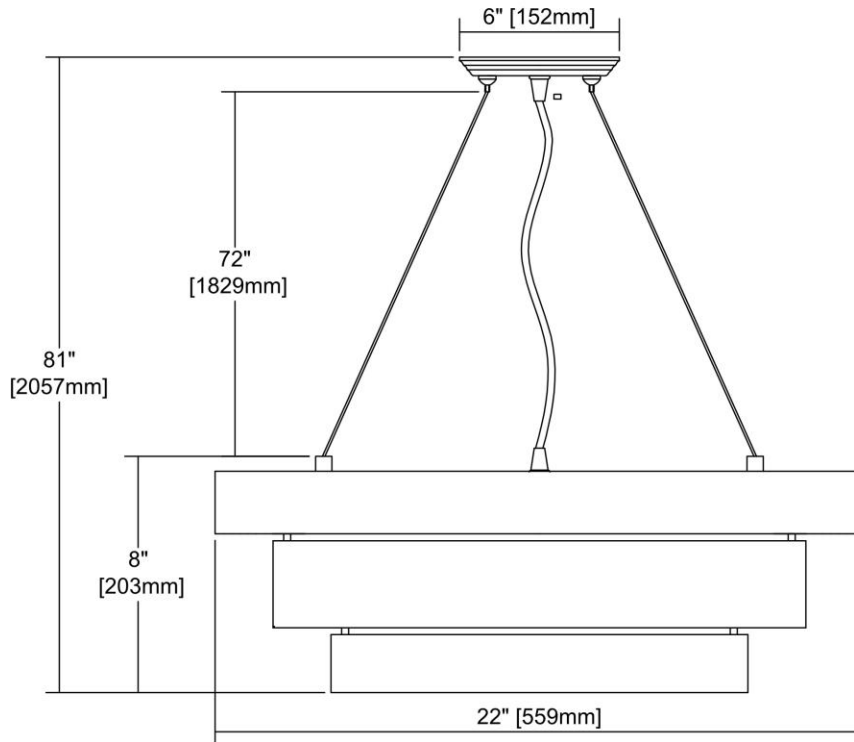

ITEM #:	32225/3
UPC	748119098470
Description	Layers 3-Light Chandelier in Brushed Stainless with Frosted Glass Diffuser
Finish	Brushed Stainless
Materials	Glass, Metal
Brand	ELK Lighting
Collection	Layers
Category	Indoor Lighting
Type	Chandelier

ITEM DIMENSIONS				RATINGS & SPECIFICATIONS				
Width	22 inches			Safety Rating	UL		Certification	N/A
Depth	22 inches			ADA Compliant	N/A		Voltage	N/A
Height	8 inches			BULBS / SOCKETS				
Weight	15 pounds			Quantity	3		Wattage	60 watts
ADDITIONAL DIMENSIONS				Included	No		Type	A19 (E26 Medium Base)
Backplate / Canopy	N/A			Other	N/A			
HCWO	N/A			CHAIN / CORD INFORMATION				
Min. Extension	N/A			Chain	N/A		Cord	N/A
Max. Extension	N/A			SHADE / GLASS DETAILS				
OVERALL HEIGHT				Shade/Glass Description	Frosted Glass Diffuser			
Min.	N/A		Max.	N/A				
EXTENSION ROD(S)				Width	N/A		Height	N/A
N/A				Width at Top	N/A		Width at Bottom	N/A