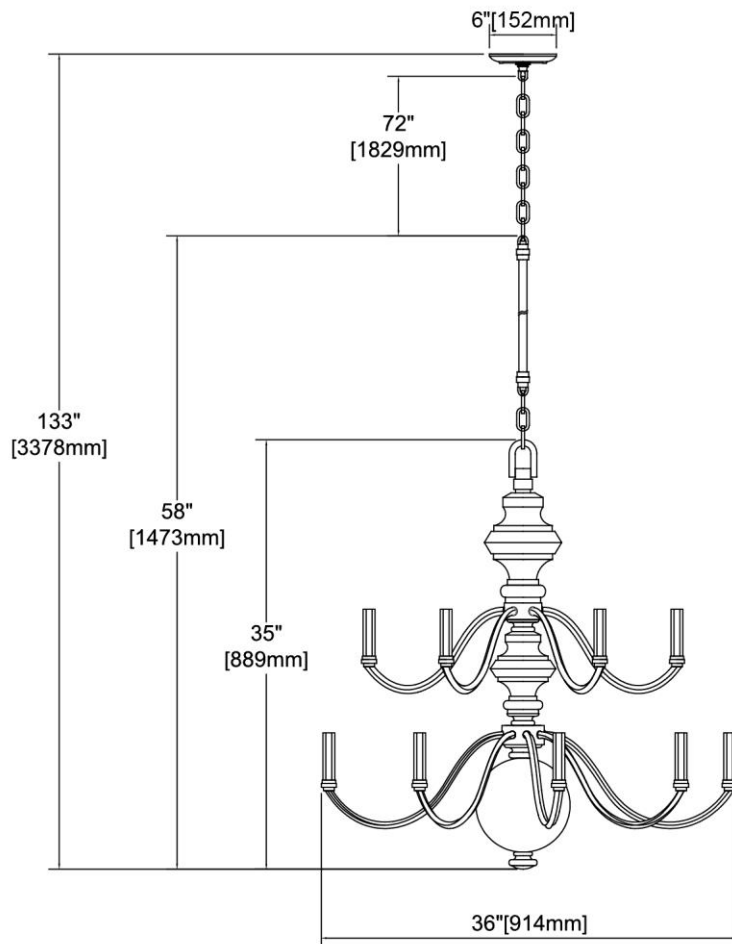

| | | |
|--|--------------------|---|
| | ITEM #: | 32315/9+6 |
| | UPC | 748119133553 |
| | Description | Neo Classica 15-Light Chandelier in Aged Black Nickel |
| | Finish | Aged Black Nickel, Satin Nickel |
| | Materials | Glass, Steel, Willow Wood |
| | Brand | ELK Lighting |
| | Collection | Neo Classica |
| | Category | Indoor Lighting |
| | Type | Chandelier |

| ITEM DIMENSIONS | | | | RATINGS & SPECIFICATIONS | | | | |
|------------------------------|------------|-------------|-----------|---------------------------------|-----------|----------------|-------------------------------|---------------|
| Width | 36 inches | | | Safety Rating | UL | | Certification | Dry locations |
| Depth | 36 inches | | | ADA Compliant | N/A | | Voltage | 120 |
| Height | 35 inches | | | BULBS / SOCKETS | | | | |
| Weight | 43 pounds | | | Quantity | 15 | Wattage | 60 watts | |
| ADDITIONAL DIMENSIONS | | | | Included | No | Type | Torpedo (E12 Candelabra Base) | |
| Backplate / Canopy | 6 diameter | | | Other | N/A | | | |
| HCWO | N/A | | | CHAIN / CORD INFORMATION | | | | |
| Min. Extension | N/A | | | Chain | 72 inches | Cord | 144 inches - Brown | |
| Max. Extension | N/A | | | SHADE / GLASS DETAILS | | | | |
| OVERALL HEIGHT | | | | Shade/Glass Description | N/A | | | |
| Min. | 39 inches | Max. | 62 inches | Width | N/A | | Height | N/A |
| EXTENSION ROD(S) | | | | Width at Top | N/A | | Width at Bottom | N/A |
| N/A | | | | | | | | |