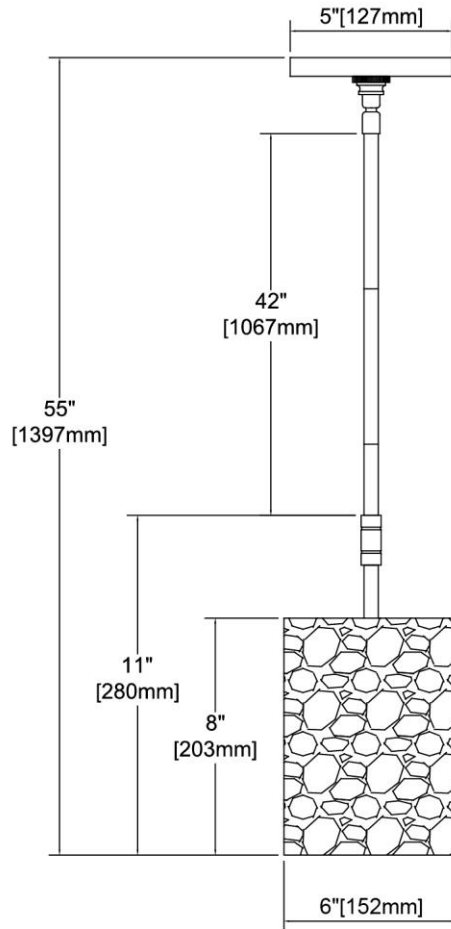

ITEM #:	32393/1
UPC	748119132969
Description	Lexington Avenue 1-Light Mini Pendant in Antique Gold Leaf with Thick White Marble
Finish	Antique Gold Leaf
Materials	Marble, Steel
Brand	ELK Lighting
Collection	Lexington Avenue
Category	Indoor Lighting
Type	Mini Pendant

ITEM DIMENSIONS				RATINGS & SPECIFICATIONS				
Width	6 inches			Safety Rating	UL		Certification	Dry locations
Depth	6 inches			ADA Compliant	N/A		Voltage	120
Height	8 inches			BULBS / SOCKETS				
Weight	11 pounds			Quantity	1	Wattage	60 watts	
ADDITIONAL DIMENSIONS				Included	No	Type	A19 (E26 Medium Base)	
Backplate / Canopy	5 diameter			Other	N/A			
HCWO	N/A			CHAIN / CORD INFORMATION				
Min. Extension	N/A			Chain	N/A	Cord	72 inches - Clear	
Max. Extension	N/A			SHADE / GLASS DETAILS				
OVERALL HEIGHT				Shade/Glass Description	Thick white marble			
Min.	13 inches	Max.	55 inches					
EXTENSION ROD(S)				Width	6 inches		Height	8 inches
Rods: 1-6, 3-12				Width at Top	N/A		Width at Bottom	N/A