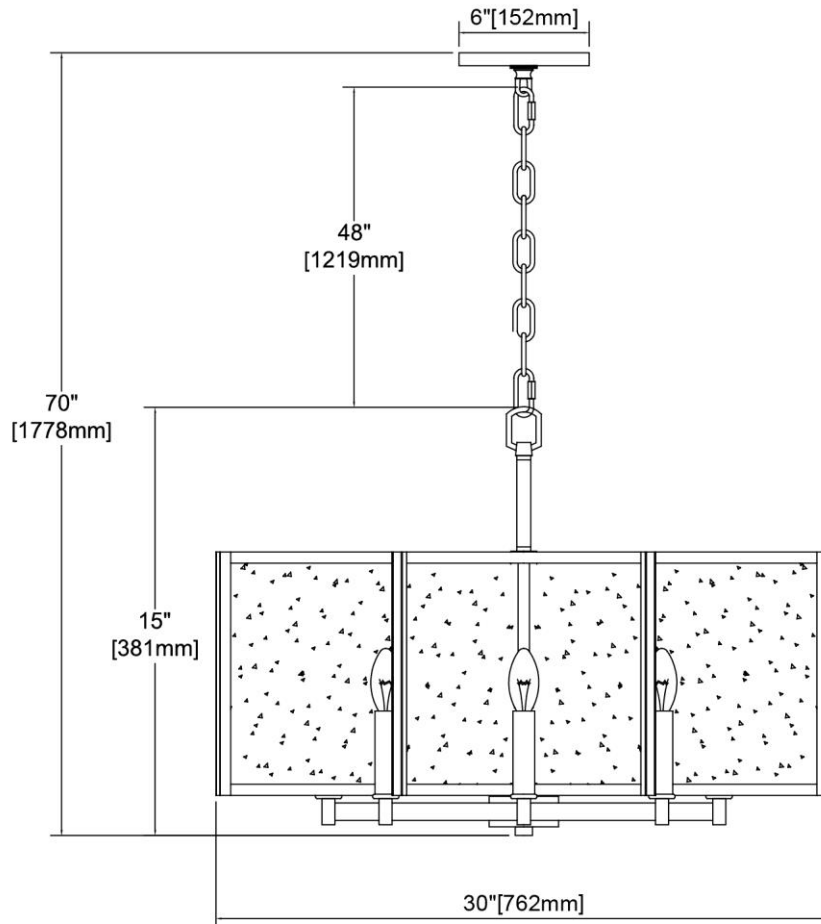

ITEM #:	32422/8
UPC	748119133225
Description	Inversion 8-Light Chandelier in Charcoal with Textured Clear Glass
Finish	Charcoal
Materials	Glass, Steel
Brand	ELK Lighting
Collection	Inversion
Category	Indoor Lighting
Type	Chandelier

ITEM DIMENSIONS				RATINGS & SPECIFICATIONS				
Width	30 inches			Safety Rating	UL		Certification	Dry locations
Depth	30 inches			ADA Compliant	N/A		Voltage	120 volts
Height	15 inches			BULBS / SOCKETS				
Weight	29 pounds			Quantity	8		Wattage	60 watts
ADDITIONAL DIMENSIONS				Included	No		Type	Torpedo (E12 Candelabra Base)
Backplate / Canopy	6 diameter			Other	N/A			
HCWO	N/A			CHAIN / CORD INFORMATION				
Min. Extension	N/A			Chain	48 inches		Cord	96 inches - Brown
Max. Extension	N/A			SHADE / GLASS DETAILS				
OVERALL HEIGHT				Shade/Glass Description	Textured clear glass			
Min.	23 inches		Max.	70 inches				
EXTENSION ROD(S)				Width	N/A		Height	N/A
N/A				Width at Top	N/A		Width at Bottom	N/A