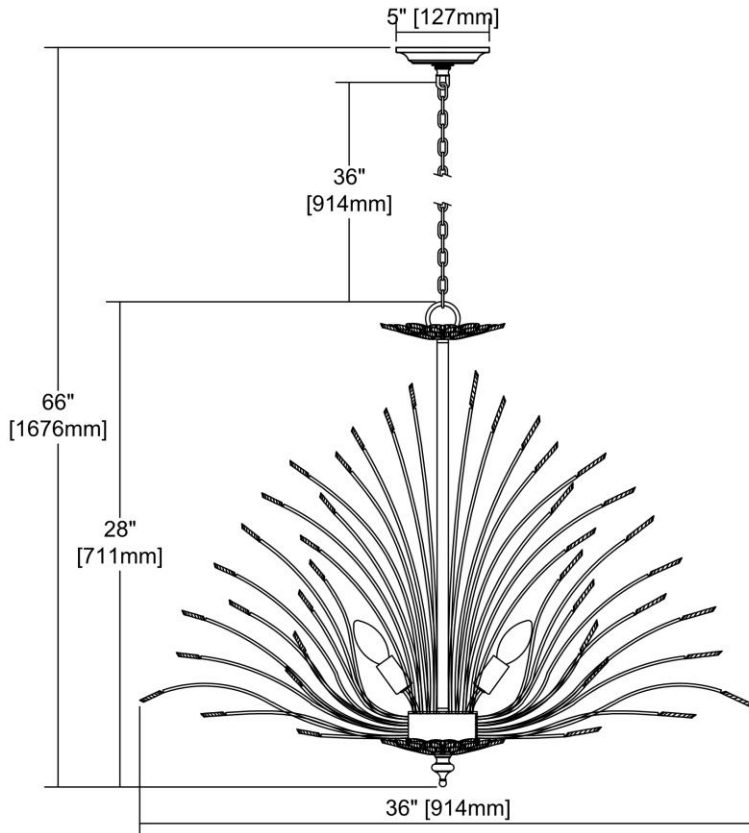


	ITEM #:	33185/8
	UPC	748119125916
	Description	Mullica 8-Light Chandelier in Aged Silver with Crystal
	Finish	Aged Silver
	Materials	Crystal, Metal
	Brand	ELK Lighting
	Collection	Mullica
	Category	Indoor Lighting
	Type	Chandelier

ITEM DIMENSIONS				RATINGS & SPECIFICATIONS					
Width	36 inches			Safety Rating	N/A		Certification	N/A	
Depth	36 inches			ADA Compliant	N/A		Voltage	N/A	
Height	28 inches			BULBS / SOCKETS					
Weight	22 pounds			Quantity	8	Wattage	60 watts		
ADDITIONAL DIMENSIONS				Included	No		Type	B11 (E12 Candelabra Base)	
Backplate / Canopy	5x5			Other	N/A				
HCWO	N/A			CHAIN / CORD INFORMATION					
Min. Extension	N/A			Chain	N/A		Cord	N/A	
Max. Extension	N/A			SHADE / GLASS DETAILS					
OVERALL HEIGHT				Shade/Glass Description	Crystal				
Min.	N/A		Max.	N/A					
EXTENSION ROD(S)				Width	N/A		Height	N/A	
N/A				Width at Top	N/A		Width at Bottom	N/A	