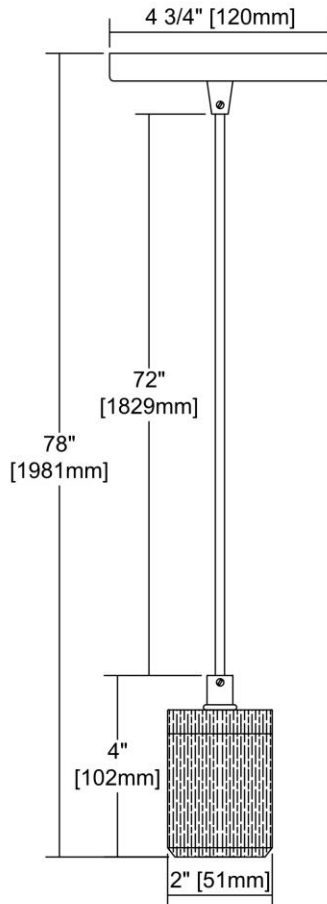


	<b>ITEM #:</b>	33225/1
	<b>UPC</b>	748119126180
	<b>Description</b>	Socketholder 1-Light Mini Pendant in Satin Brass
	<b>Finish</b>	Satin Brass
	<b>Materials</b>	Metal, Wood
	<b>Brand</b>	ELK Lighting
	<b>Collection</b>	Socketholder
	<b>Category</b>	Indoor Lighting
	<b>Type</b>	Mini Pendant

ITEM DIMENSIONS				RATINGS & SPECIFICATIONS				
<b>Width</b>	2 inches			<b>Safety Rating</b>	N/A		<b>Certification</b>	N/A
<b>Depth</b>	2 inches			<b>ADA Compliant</b>	N/A		<b>Voltage</b>	N/A
<b>Height</b>	4 inches			<b>BULBS / SOCKETS</b>				
<b>Weight</b>	2 pounds			<b>Quantity</b>	1	<b>Wattage</b>	60 watts	
ADDITIONAL DIMENSIONS				<b>Included</b>	No		<b>Type</b>	A19 (E26 Medium Base)
<b>Backplate / Canopy</b>	5x5			<b>Other</b>	N/A			
<b>HCWO</b>	N/A			CHAIN / CORD INFORMATION				
<b>Min. Extension</b>	N/A			<b>Chain</b>	N/A		<b>Cord</b>	N/A
<b>Max. Extension</b>	N/A			SHADE / GLASS DETAILS				
OVERALL HEIGHT				<b>Shade/Glass Description</b>	No Shade/Glass			
<b>Min.</b>	N/A		<b>Max.</b>	N/A				
EXTENSION ROD(S)				<b>Width</b>	N/A		<b>Height</b>	N/A
N/A				<b>Width at Top</b>	N/A		<b>Width at Bottom</b>	N/A