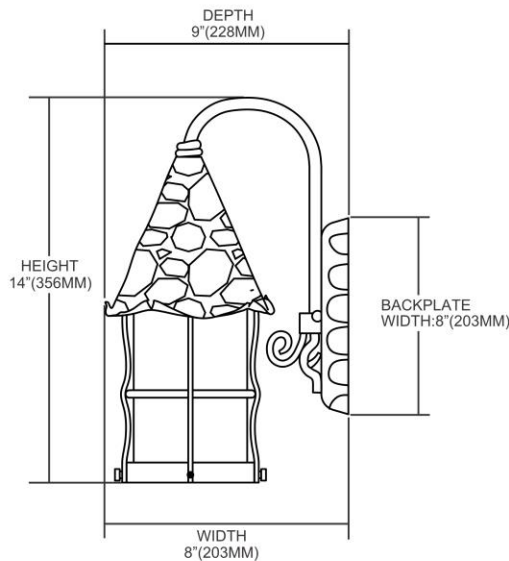


	<b>ITEM #:</b>	381-BK
	<b>UPC</b>	830335004226
	<b>Description</b>	Rustica 1-Light Outdoor Wall Lamp in Matte Black
	<b>Finish</b>	Matte Black
	<b>Materials</b>	Glass, Iron
	<b>Brand</b>	ELK Lighting
	<b>Collection</b>	Rustica
	<b>Category</b>	Outdoor Lighting
	<b>Type</b>	Sconce

ITEM DIMENSIONS				RATINGS & SPECIFICATIONS				
<b>Width</b>	7.5 inches			<b>Safety Rating</b>	N/A		<b>Certification</b>	N/A
<b>Depth</b>	9 inches			<b>ADA Compliant</b>	N/A		<b>Voltage</b>	N/A
<b>Height</b>	14 inches			BULBS / SOCKETS				
<b>Weight</b>	7 pounds			<b>Quantity</b>	1	<b>Wattage</b>	75 watts	
ADDITIONAL DIMENSIONS				<b>Included</b>	No		<b>Type</b>	A19 (E26 Medium Base)
<b>Backplate / Canopy</b>	7.25x7.25			<b>Other</b>	N/A			
<b>HCWO</b>	N/A			CHAIN / CORD INFORMATION				
<b>Min. Extension</b>	N/A			<b>Chain</b>	N/A		<b>Cord</b>	N/A
<b>Max. Extension</b>	N/A			SHADE / GLASS DETAILS				
OVERALL HEIGHT				<b>Shade/Glass Description</b>	Matte Black with Frosted White Glass			
<b>Min.</b>	N/A		<b>Max.</b>	N/A				
EXTENSION ROD(S)				<b>Width</b>	N/A		<b>Height</b>	N/A
N/A				<b>Width at Top</b>	N/A		<b>Width at Bottom</b>	N/A