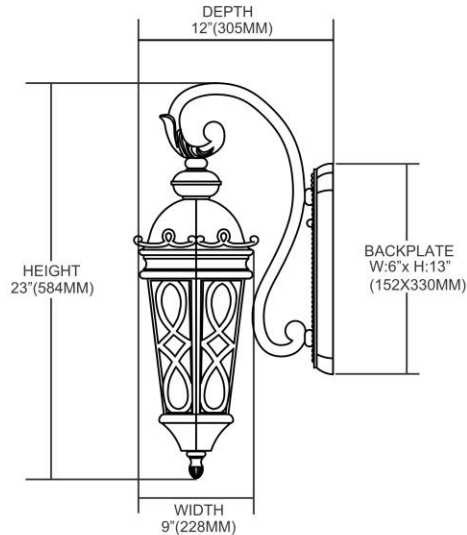

ITEM #:	42001/2
UPC	748119420011
Description	Burlington Junction 2-Light Outdoor Wall Lamp in Hazelnut Bronze
Finish	Hazelnut Bronze
Materials	Cast Aluminum
Brand	ELK Lighting
Collection	Burlington Junction
Category	Outdoor Lighting
Type	Sconce

ITEM DIMENSIONS				RATINGS & SPECIFICATIONS				
Width	9 inches			Safety Rating	N/A		Certification	N/A
Depth	13 inches			ADA Compliant	N/A		Voltage	N/A
Height	23 inches			BULBS / SOCKETS				
Weight	8 pounds			Quantity	2	Wattage	40 watts	
ADDITIONAL DIMENSIONS				Included	No	Type	B11 (E12 Candelabra Base)	
Backplate / Canopy	N/A			Other	N/A			
HCWO	N/A			CHAIN / CORD INFORMATION				
Min. Extension	N/A			Chain	N/A		Cord	N/A
Max. Extension	N/A			SHADE / GLASS DETAILS				
OVERALL HEIGHT				Shade/Glass Description	Amber Scavo Glass			
Min.	N/A	Max.	N/A					
EXTENSION ROD(S)				Width	N/A		Height	N/A
N/A				Width at Top	N/A		Width at Bottom	N/A