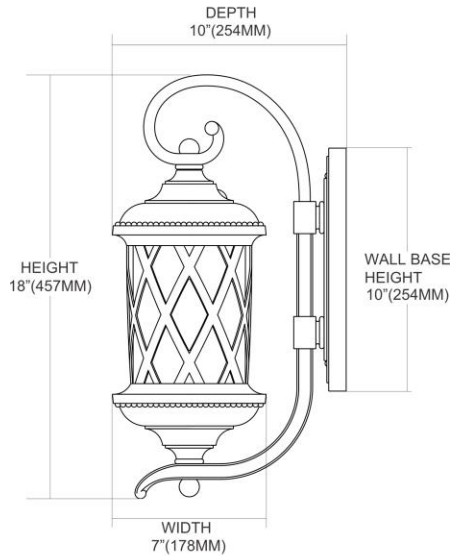

ITEM #:	42030/1
UPC	748119420301
Description	Barrington Gate 1-Light Outdoor Wall Lamp in Hazelnut Bronze
Finish	Hazelnut Bronze
Materials	Cast Aluminum, Glass
Brand	ELK Lighting
Collection	Barrington Gate
Category	Outdoor Lighting
Type	Sconce

ITEM DIMENSIONS				RATINGS & SPECIFICATIONS				
Width	7 inches			Safety Rating	N/A		Certification	N/A
Depth	10 inches			ADA Compliant	N/A		Voltage	N/A
Height	18 inches			BULBS / SOCKETS				
Weight	6 pounds			Quantity	1	Wattage	100 watts	
ADDITIONAL DIMENSIONS				Included	No	Type	A19 (E26 Medium Base)	
Backplate / Canopy	5x10			Other	N/A			
HCWO	N/A			CHAIN / CORD INFORMATION				
Min. Extension	N/A			Chain	N/A		Cord	N/A
Max. Extension	N/A			SHADE / GLASS DETAILS				
OVERALL HEIGHT				Shade/Glass Description	Clear Designer Water Glass Shade			
Min.	N/A		Max.	N/A				
EXTENSION ROD(S)				Width	7 inches		Height	N/A
N/A				Width at Top	N/A		Width at Bottom	N/A