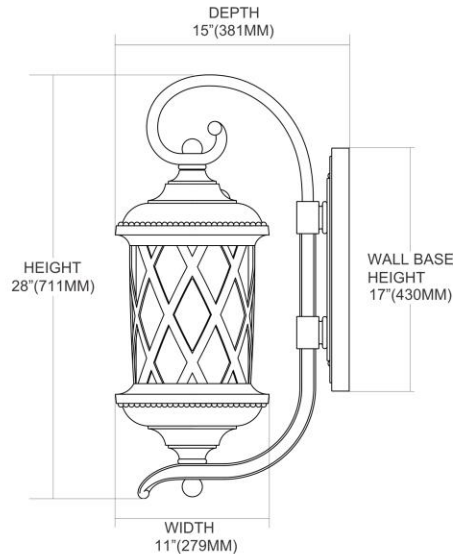

ITEM #:	42032/3
UPC	748119420325
Description	Barrington Gate 3-Light Outdoor Wall Lamp in Hazelnut Bronze
Finish	Hazelnut Bronze
Materials	Cast Aluminum, Glass
Brand	ELK Lighting
Collection	Barrington Gate
Category	Outdoor Lighting
Type	Sconce

ITEM DIMENSIONS				RATINGS & SPECIFICATIONS				
Width	10 inches			Safety Rating	N/A		Certification	N/A
Depth	15 inches			ADA Compliant	N/A		Voltage	N/A
Height	15 inches			BULBS / SOCKETS				
Weight	17 pounds			Quantity	3		Wattage	60 watts
ADDITIONAL DIMENSIONS				Included	No		Type	B11 (E12 Candelabra Base)
Backplate / Canopy	5x17			Other	N/A			
HCWO	N/A			CHAIN / CORD INFORMATION				
Min. Extension	N/A			Chain	N/A		Cord	N/A
Max. Extension	N/A			SHADE / GLASS DETAILS				
OVERALL HEIGHT				Shade/Glass Description	Clear Designer Water Glass Shade			
Min.	N/A		Max.	N/A				
EXTENSION ROD(S)				Width	N/A		Height	N/A
N/A				Width at Top	N/A		Width at Bottom	N/A