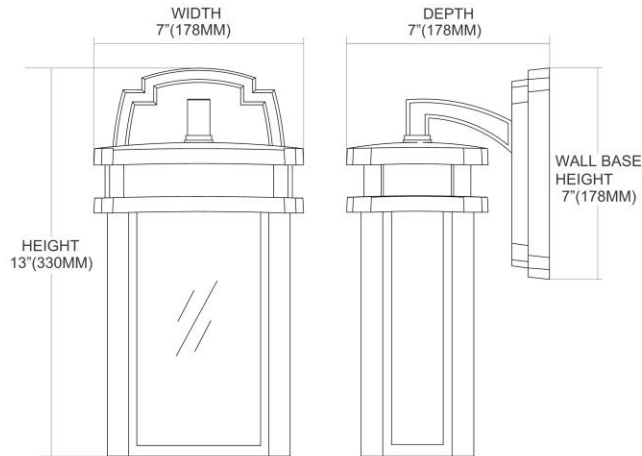

LED

ITEM #:	42140/1-LED
UPC	748119058047
Description	Sedona 1-Light Outdoor Wall Lamp in Clay Bronze - Includes LED Bulb
Finish	Clay Bronze
Materials	Acrylic, Cast Aluminum
Brand	ELK Lighting
Collection	Sedona
Category	Outdoor Lighting
Type	Sconce

ITEM DIMENSIONS				RATINGS & SPECIFICATIONS					
Width	7 inches			Safety Rating	N/A		Certification	N/A	
Depth	7 inches			ADA Compliant	N/A		Voltage	N/A	
Height	13 inches			BULBS / SOCKETS					
Weight	8 pounds			Quantity	1	Wattage	9.5 watts		
ADDITIONAL DIMENSIONS				Included	Yes		Type	A19 LED (E26 Medium Base)	
Backplate / Canopy	N/A			Other	N/A				
HCWO	N/A			CHAIN / CORD INFORMATION					
Min. Extension	N/A			Chain	N/A		Cord	N/A	
Max. Extension	N/A			SHADE / GLASS DETAILS					
OVERALL HEIGHT				Shade/Glass Description	Clay Bronze with Amber Panels				
Min.	N/A		Max.	N/A					
EXTENSION ROD(S)				Width	N/A		Height	N/A	
N/A				Width at Top	N/A		Width at Bottom	N/A	