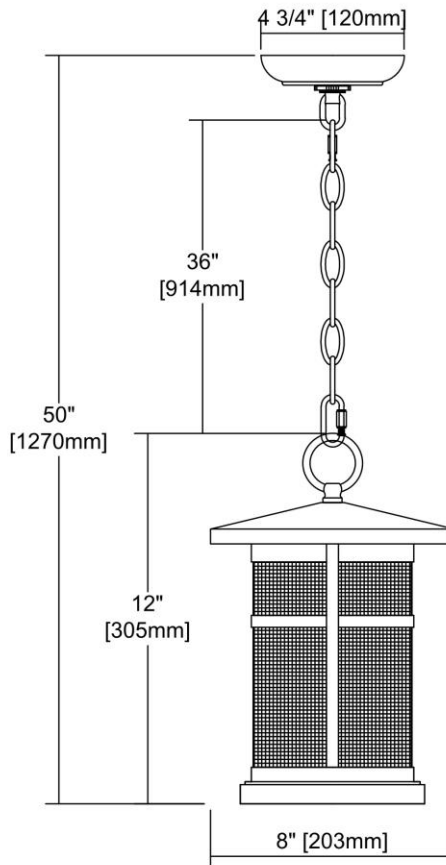

<b>ITEM #:</b>	45017/1
<b>UPC</b>	748119111506
<b>Description</b>	Aspen Lodge 1-Light Outdoor Pendant in Textured Matte Black
<b>Finish</b>	Textured Matte Black
<b>Materials</b>	Metal
<b>Brand</b>	ELK Lighting
<b>Collection</b>	Aspen Lodge
<b>Category</b>	Outdoor Lighting
<b>Type</b>	Hanging

ITEM DIMENSIONS				RATINGS & SPECIFICATIONS				
<b>Width</b>	8 inches			<b>Safety Rating</b>	UL		<b>Certification</b>	N/A
<b>Depth</b>	8 inches			<b>ADA Compliant</b>	N/A		<b>Voltage</b>	N/A
<b>Height</b>	12 inches			<b>BULBS / SOCKETS</b>				
<b>Weight</b>	4 pounds			<b>Quantity</b>	1		<b>Wattage</b>	100 watts
ADDITIONAL DIMENSIONS				<b>Included</b>	No		<b>Type</b>	A19 (E26 Medium Base)
<b>Backplate / Canopy</b>	4.75x4.75			<b>Other</b>	N/A			
<b>HCWO</b>	N/A			CHAIN / CORD INFORMATION				
<b>Min. Extension</b>	N/A			<b>Chain</b>	N/A		<b>Cord</b>	N/A
<b>Max. Extension</b>	N/A			SHADE / GLASS DETAILS				
OVERALL HEIGHT				<b>Shade/Glass Description</b>	Clear Seedy Glass			
<b>Min.</b>	N/A		<b>Max.</b>	N/A				
EXTENSION ROD(S)				<b>Width</b>	N/A		<b>Height</b>	N/A
N/A				<b>Width at Top</b>	N/A		<b>Width at Bottom</b>	N/A