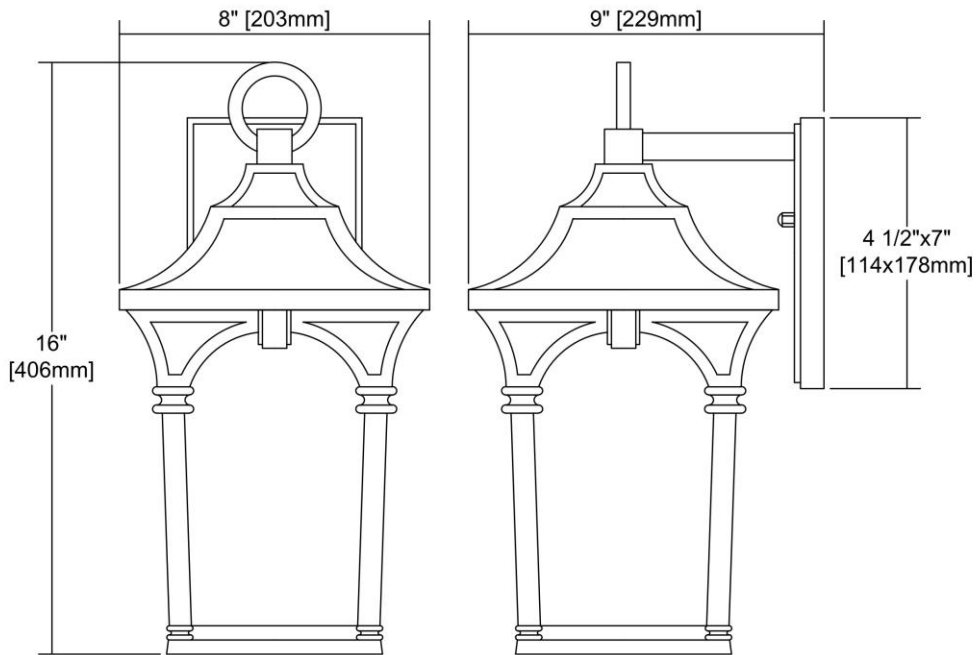

<b>ITEM #:</b>	45046/1
<b>UPC</b>	748119111537
<b>Description</b>	Loringdale 1-Light Outdoor Wall Lantern in Hazelnut Bronze - Large
<b>Finish</b>	Hazelnut Bronze
<b>Materials</b>	Glass, Metal
<b>Brand</b>	ELK Lighting
<b>Collection</b>	Loringdale
<b>Category</b>	Outdoor Lighting
<b>Type</b>	Sconce

ITEM DIMENSIONS				RATINGS & SPECIFICATIONS				
<b>Width</b>	8 inches			<b>Safety Rating</b>	UL		<b>Certification</b>	N/A
<b>Depth</b>	9 inches			<b>ADA Compliant</b>	N/A		<b>Voltage</b>	N/A
<b>Height</b>	16 inches			<b>BULBS / SOCKETS</b>				
<b>Weight</b>	5 pounds			<b>Quantity</b>	1		<b>Wattage</b>	100 watts
ADDITIONAL DIMENSIONS				<b>Included</b>	No		<b>Type</b>	A19 (E26 Medium Base)
<b>Backplate / Canopy</b>	4.5x7			<b>Other</b>	N/A			
<b>HCWO</b>	4 inches			CHAIN / CORD INFORMATION				
<b>Min. Extension</b>	N/A			<b>Chain</b>	N/A		<b>Cord</b>	N/A
<b>Max. Extension</b>	N/A			SHADE / GLASS DETAILS				
OVERALL HEIGHT				<b>Shade/Glass Description</b>	Clear Seedy Glass			
<b>Min.</b>	N/A		<b>Max.</b>	N/A				
EXTENSION ROD(S)				<b>Width</b>	N/A		<b>Height</b>	N/A
N/A				<b>Width at Top</b>	N/A		<b>Width at Bottom</b>	N/A