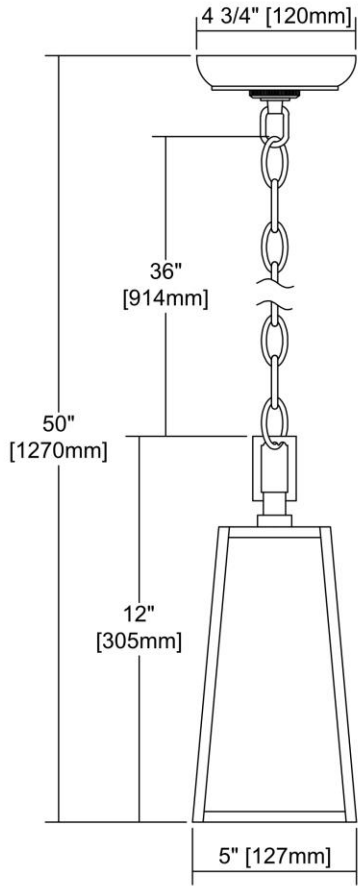

ITEM DIMENSIONS				RATINGS & SPECIFICATIONS				
Width	5 inches			Safety Rating	N/A		Certification	N/A
Depth	5 inches			ADA Compliant	N/A		Voltage	N/A
Height	12 inches			BULBS / SOCKETS				
Weight	3 pounds			Quantity	1	Wattage	100 watts	
ADDITIONAL DIMENSIONS				Included	No		Type	A19 (E26 Medium Base)
Backplate / Canopy	4.75x4.75			Other	N/A			
HCWO	N/A			CHAIN / CORD INFORMATION				
Min. Extension	N/A			Chain	N/A		Cord	N/A
Max. Extension	N/A			SHADE / GLASS DETAILS				
OVERALL HEIGHT				Shade/Glass Description	Clear Seedy Glass Panels			
Min.	N/A		Max.	N/A				
EXTENSION ROD(S)				Width	N/A		Height	N/A
N/A				Width at Top	N/A		Width at Bottom	N/A