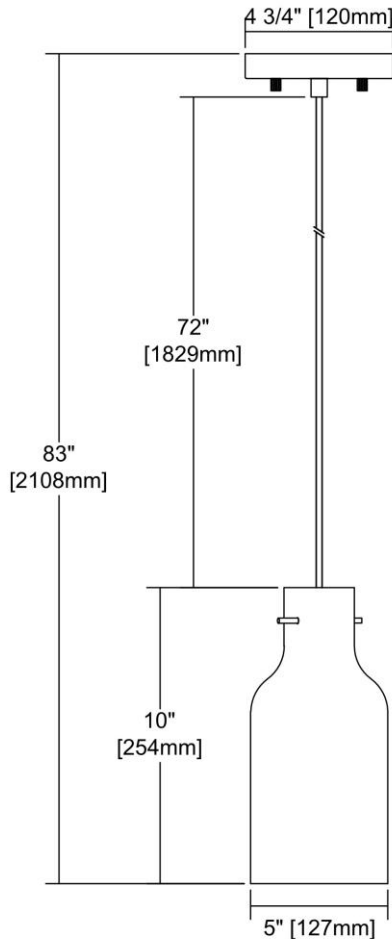

| | | |
|---|--------------------|---|
|  | ITEM #: | 45355/1 |
| | UPC | 748119111667 |
| | Description | Weatherly 1-Light Mini Pendant in Oil Rubbed Bronze with Chalky Beige Glass |
| | Finish | Oil Rubbed Bronze |
| | Materials | Glass, Metal |
| | Brand | ELK Lighting |
| | Collection | Weatherly |
| | Category | Indoor Lighting |
| | Type | Mini Pendant |

| ITEM DIMENSIONS | | | | RATINGS & SPECIFICATIONS | | | | |
|------------------------------|-----------|-------------|-----|---------------------------------|--------------------|----------------|------------------------|-----------------------|
| Width | 5 inches | | | Safety Rating | UL | | Certification | N/A |
| Depth | 5 inches | | | ADA Compliant | N/A | | Voltage | N/A |
| Height | 10 inches | | | BULBS / SOCKETS | | | | |
| Weight | 2 pounds | | | Quantity | 1 | Wattage | 100 watts | |
| ADDITIONAL DIMENSIONS | | | | Included | No | | Type | A19 (E26 Medium Base) |
| Backplate / Canopy | 4.75x4.75 | | | Other | N/A | | | |
| HCWO | N/A | | | CHAIN / CORD INFORMATION | | | | |
| Min. Extension | N/A | | | Chain | N/A | | Cord | N/A |
| Max. Extension | N/A | | | SHADE / GLASS DETAILS | | | | |
| OVERALL HEIGHT | | | | Shade/Glass Description | Chalky Beige Glass | | | |
| Min. | N/A | Max. | N/A | | | | | |
| EXTENSION ROD(S) | | | | Width | N/A | | Height | N/A |
| N/A | | | | Width at Top | N/A | | Width at Bottom | N/A |