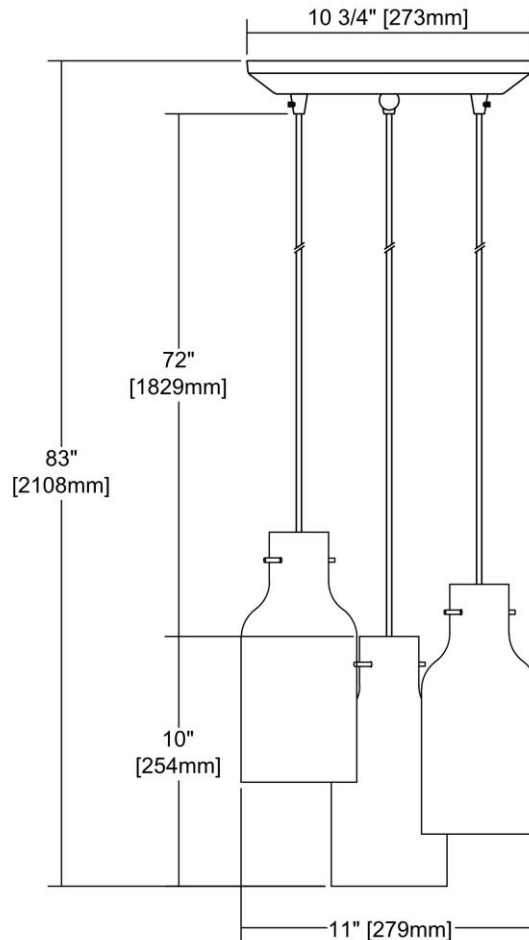


	<b>ITEM #:</b>	45355/3
	<b>UPC</b>	748119115771
	<b>Description</b>	Weatherly 3-Light Triangular Pendant Fixture in Oil Rubbed Bronze with Chalky Beige Glass
	<b>Finish</b>	Oil Rubbed Bronze
	<b>Materials</b>	Glass, Metal
	<b>Brand</b>	ELK Lighting
	<b>Collection</b>	Weatherly
	<b>Category</b>	Indoor Lighting
	<b>Type</b>	Mini Pendant

ITEM DIMENSIONS				RATINGS & SPECIFICATIONS				
<b>Width</b>	10 inches			<b>Safety Rating</b>	UL		<b>Certification</b>	N/A
<b>Depth</b>	10 inches			<b>ADA Compliant</b>	N/A		<b>Voltage</b>	N/A
<b>Height</b>	10 inches			<b>BULBS / SOCKETS</b>				
<b>Weight</b>	7 pounds			<b>Quantity</b>	3		<b>Wattage</b>	100 watts
ADDITIONAL DIMENSIONS				<b>Included</b>	No		<b>Type</b>	A19 (E26 Medium Base)
<b>Backplate / Canopy</b>	N/A			<b>Other</b>	N/A			
<b>HCWO</b>	N/A			CHAIN / CORD INFORMATION				
<b>Min. Extension</b>	N/A			<b>Chain</b>	N/A		<b>Cord</b>	N/A
<b>Max. Extension</b>	N/A			SHADE / GLASS DETAILS				
OVERALL HEIGHT				<b>Shade/Glass Description</b>	Chalky Beige Glass			
<b>Min.</b>	N/A		<b>Max.</b>	N/A				
EXTENSION ROD(S)				<b>Width</b>	N/A		<b>Height</b>	N/A
N/A				<b>Width at Top</b>	N/A		<b>Width at Bottom</b>	N/A