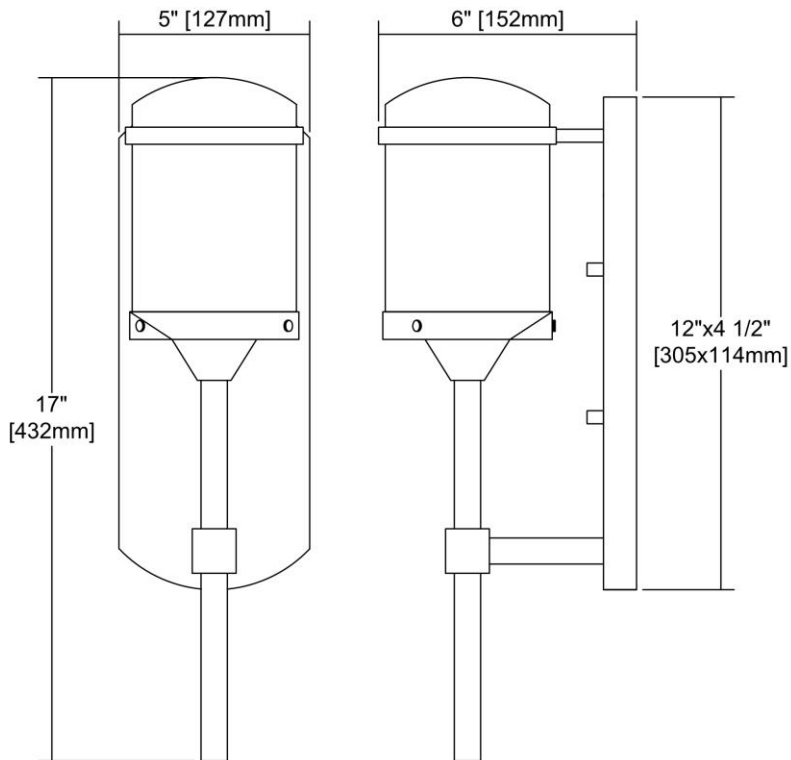

<b>ITEM #:</b>	45410/1
<b>UPC</b>	748119126555
<b>Description</b>	Torch 1-Light Outdoor Wall Lamp in Hazelnut Bronze
<b>Finish</b>	Hazelnut Bronze
<b>Materials</b>	Glass, Metal
<b>Brand</b>	ELK Lighting
<b>Collection</b>	Torch
<b>Category</b>	Outdoor Lighting
<b>Type</b>	Sconce

ITEM DIMENSIONS				RATINGS & SPECIFICATIONS				
<b>Width</b>	5 inches			<b>Safety Rating</b>	N/A		<b>Certification</b>	N/A
<b>Depth</b>	6 inches			<b>ADA Compliant</b>	N/A		<b>Voltage</b>	N/A
<b>Height</b>	17 inches			BULBS / SOCKETS				
<b>Weight</b>	3 pounds			<b>Quantity</b>	1	<b>Wattage</b>	60 watts	
ADDITIONAL DIMENSIONS				<b>Included</b>	No		<b>Type</b>	B11 (E12 Candelabra Base)
<b>Backplate / Canopy</b>	12x4.5			<b>Other</b>	N/A			
<b>HCWO</b>	N/A			CHAIN / CORD INFORMATION				
<b>Min. Extension</b>	N/A			<b>Chain</b>	N/A		<b>Cord</b>	N/A
<b>Max. Extension</b>	N/A			SHADE / GLASS DETAILS				
OVERALL HEIGHT				<b>Shade/Glass Description</b>	Water Glass			
<b>Min.</b>	N/A		<b>Max.</b>	N/A				
EXTENSION ROD(S)				<b>Width</b>	N/A		<b>Height</b>	N/A
N/A				<b>Width at Top</b>	N/A		<b>Width at Bottom</b>	N/A