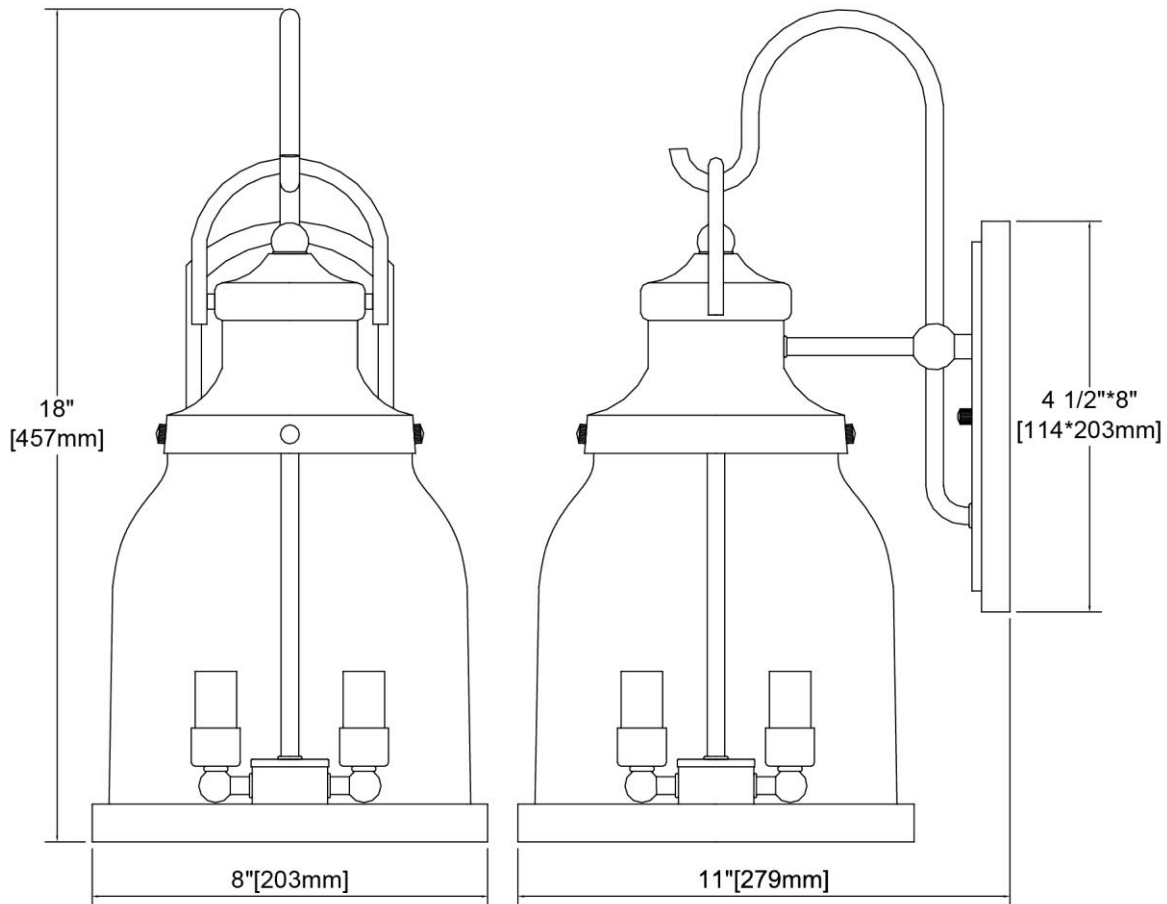

ITEM #:	45421/3
UPC	748119138770
Description	Renford 3-Light Outdoor Sconce in Architectural Bronze with Seedy Glass
Finish	Architectural Bronze
Materials	Glass, Steel
Brand	ELK Lighting
Collection	Renford
Category	Outdoor Lighting
Type	Sconce

ITEM DIMENSIONS				RATINGS & SPECIFICATIONS				
Width	8 inches			Safety Rating	ETL		Certification	Wet locations
Depth	11 inches			ADA Compliant	N/A		Voltage	120 volts
Height	18 inches			BULBS / SOCKETS				
Weight	4 pounds			Quantity	3		Wattage	60 watts
ADDITIONAL DIMENSIONS				Included	No		Type	Torpedo (E12 Candelabra Base)
Backplate / Canopy	4.5x8			Other	N/A			
HCWO	9 inches			CHAIN / CORD INFORMATION				
Min. Extension	N/A			Chain	N/A		Cord	8 inches
Max. Extension	N/A			SHADE / GLASS DETAILS				
OVERALL HEIGHT				Shade/Glass Description	Seedy Glass			
Min.	N/A		Max.	N/A				
EXTENSION ROD(S)				Width	8 inches		Height	9 inches
N/A				Width at Top	N/A		Width at Bottom	N/A