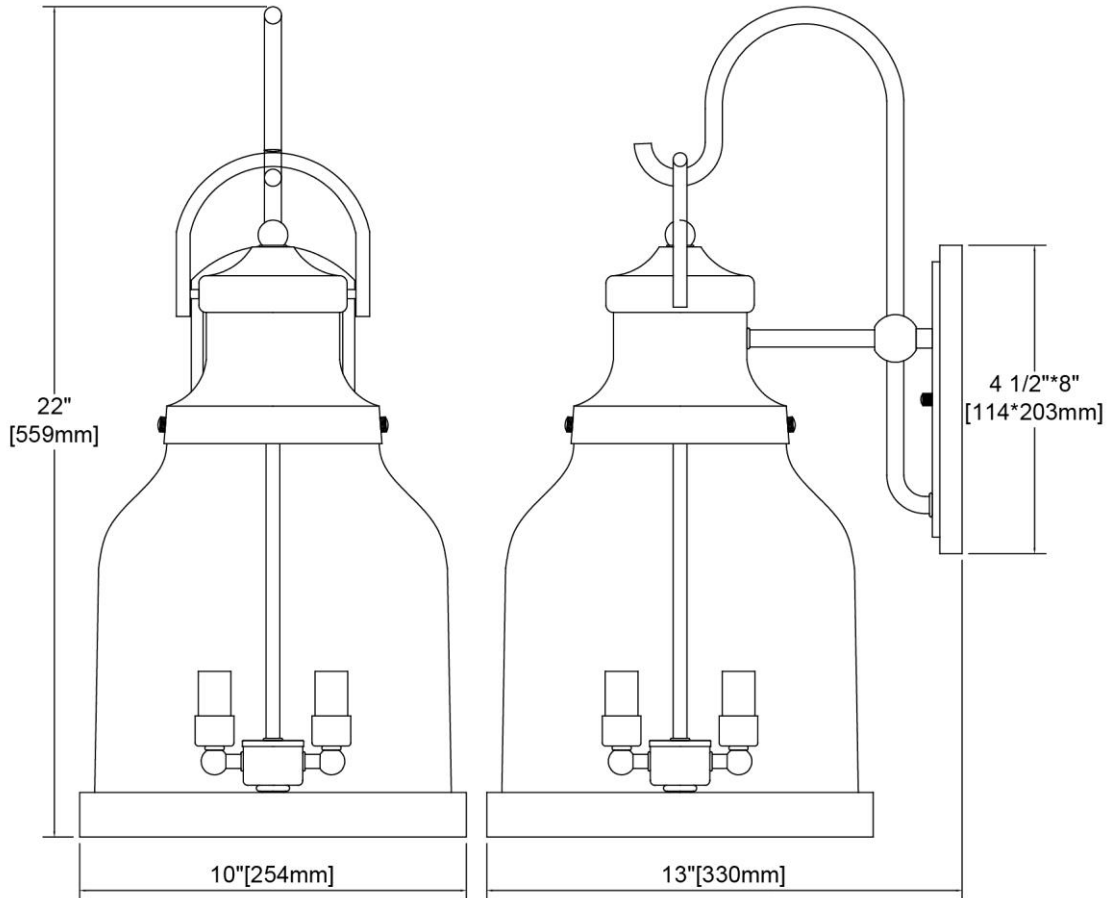

ITEM #:	45422/3
UPC	748119138787
Description	Renford 3-Light Outdoor Sconce in Architectural Bronze with Seedy Glass
Finish	Architectural Bronze
Materials	Glass, Steel
Brand	ELK Lighting
Collection	Renford
Category	Outdoor Lighting
Type	Sconce

ITEM DIMENSIONS				RATINGS & SPECIFICATIONS				
Width	10 inches			Safety Rating	ETL		Certification	Wet locations
Depth	13 inches			ADA Compliant	N/A		Voltage	120 volts
Height	22 inches			BULBS / SOCKETS				
Weight	6 pounds			Quantity	3	Wattage	60 watts	
ADDITIONAL DIMENSIONS				Included	No	Type	Torpedo (E12 Candelabra Base)	
Backplate / Canopy	4.5x8			Other	N/A			
HCWO	12 inches			CHAIN / CORD INFORMATION				
Min. Extension	N/A			Chain	N/A	Cord	8 inches	
Max. Extension	N/A			SHADE / GLASS DETAILS				
OVERALL HEIGHT				Shade/Glass Description	Seedy Glass			
Min.	N/A		Max.	N/A				
EXTENSION ROD(S)				Width	10 inches		Height	11 inches
N/A				Width at Top	N/A		Width at Bottom	N/A