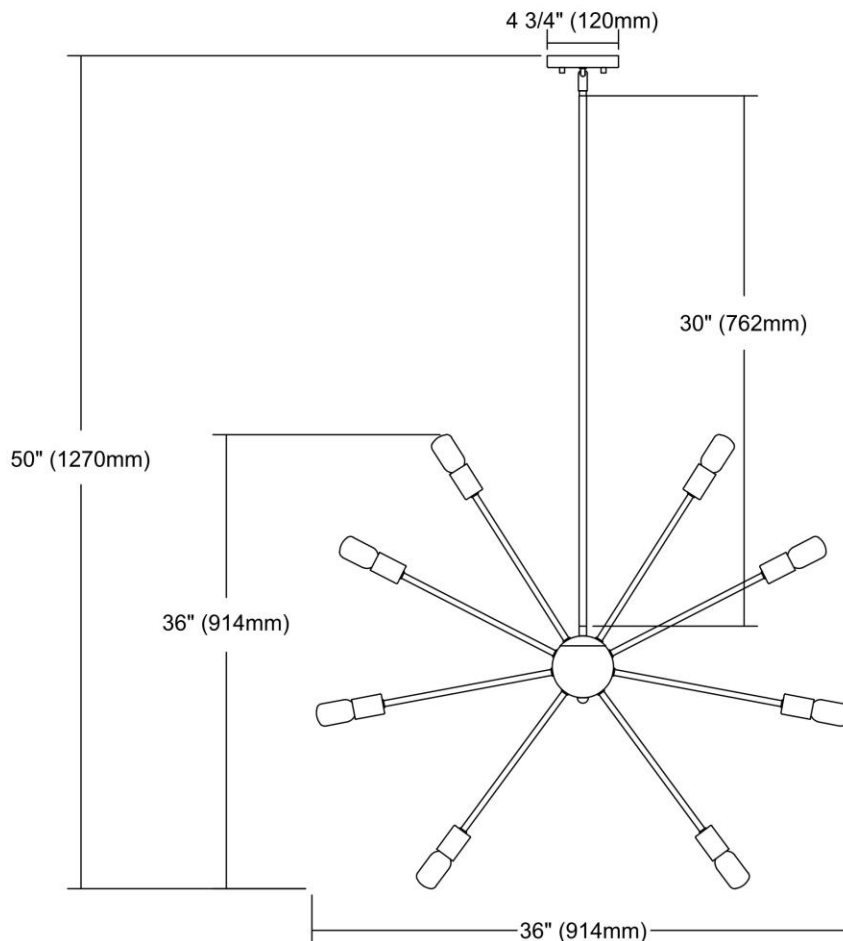

ITEM #:	46235/24
UPC	748119099743
Description	Delphine 24-Light Chandelier in Polished Chrome
Finish	Polished Chrome
Materials	Metal
Brand	ELK Lighting
Collection	Delphine
Category	Indoor Lighting
Type	Chandelier

ITEM DIMENSIONS				RATINGS & SPECIFICATIONS				
Width	36 inches			Safety Rating	UL		Certification	N/A
Depth	36 inches			ADA Compliant	N/A		Voltage	N/A
Height	36 inches			BULBS / SOCKETS				
Weight	11 pounds			Quantity	24		Wattage	60 watts
ADDITIONAL DIMENSIONS				Included	No		Type	A19 (E26 Medium Base)
Backplate / Canopy	N/A			Other	N/A			
HCWO	N/A			CHAIN / CORD INFORMATION				
Min. Extension	N/A			Chain	N/A		Cord	N/A
Max. Extension	N/A			SHADE / GLASS DETAILS				
OVERALL HEIGHT				Shade/Glass Description	No Shade/Glass			
Min.	N/A		Max.	N/A				
EXTENSION ROD(S)				Width	N/A		Height	N/A
N/A				Width at Top	N/A		Width at Bottom	N/A