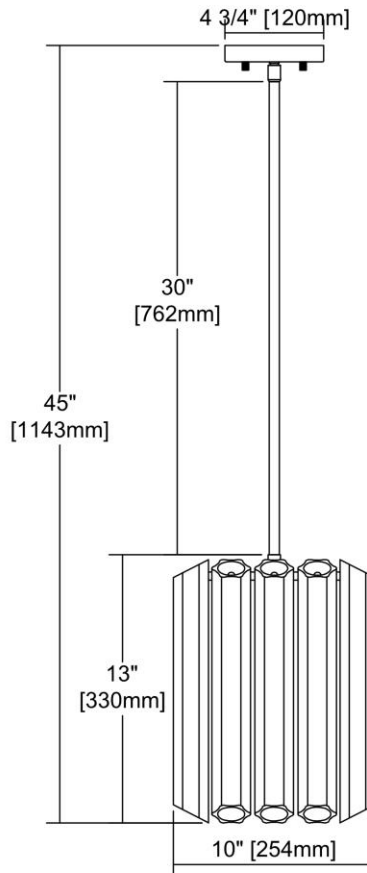


	<b>ITEM #:</b>	46311/1
	<b>UPC</b>	748119129907
	<b>Description</b>	Carrington 1-Light Mini Pendant in Polished Chrome with Clear Glass
	<b>Finish</b>	Polished Chrome
	<b>Materials</b>	Glass, Metal
	<b>Brand</b>	ELK Lighting
	<b>Collection</b>	Carrington
	<b>Category</b>	Indoor Lighting
	<b>Type</b>	Mini Pendant

ITEM DIMENSIONS				RATINGS & SPECIFICATIONS				
<b>Width</b>	10 inches			<b>Safety Rating</b>	N/A		<b>Certification</b>	N/A
<b>Depth</b>	10 inches			<b>ADA Compliant</b>	N/A		<b>Voltage</b>	N/A
<b>Height</b>	13 inches			<b>BULBS / SOCKETS</b>				
<b>Weight</b>	12 pounds			<b>Quantity</b>	1	<b>Wattage</b>	60 watts	
<b>ADDITIONAL DIMENSIONS</b>				<b>Included</b>	No		<b>Type</b>	A19 (E26 Medium Base)
<b>Backplate / Canopy</b>	4.75x4.75			<b>Other</b>	N/A			
<b>HCWO</b>	N/A			<b>CHAIN / CORD INFORMATION</b>				
<b>Min. Extension</b>	N/A			<b>Chain</b>	N/A		<b>Cord</b>	N/A
<b>Max. Extension</b>	N/A			<b>SHADE / GLASS DETAILS</b>				
<b>OVERALL HEIGHT</b>				<b>Shade/Glass Description</b>	Clear Glass			
<b>Min.</b>	N/A		<b>Max.</b>	N/A				
<b>EXTENSION ROD(S)</b>				<b>Width</b>	N/A		<b>Height</b>	N/A
Rods: 1-6, 2-12				<b>Width at Top</b>	N/A		<b>Width at Bottom</b>	N/A