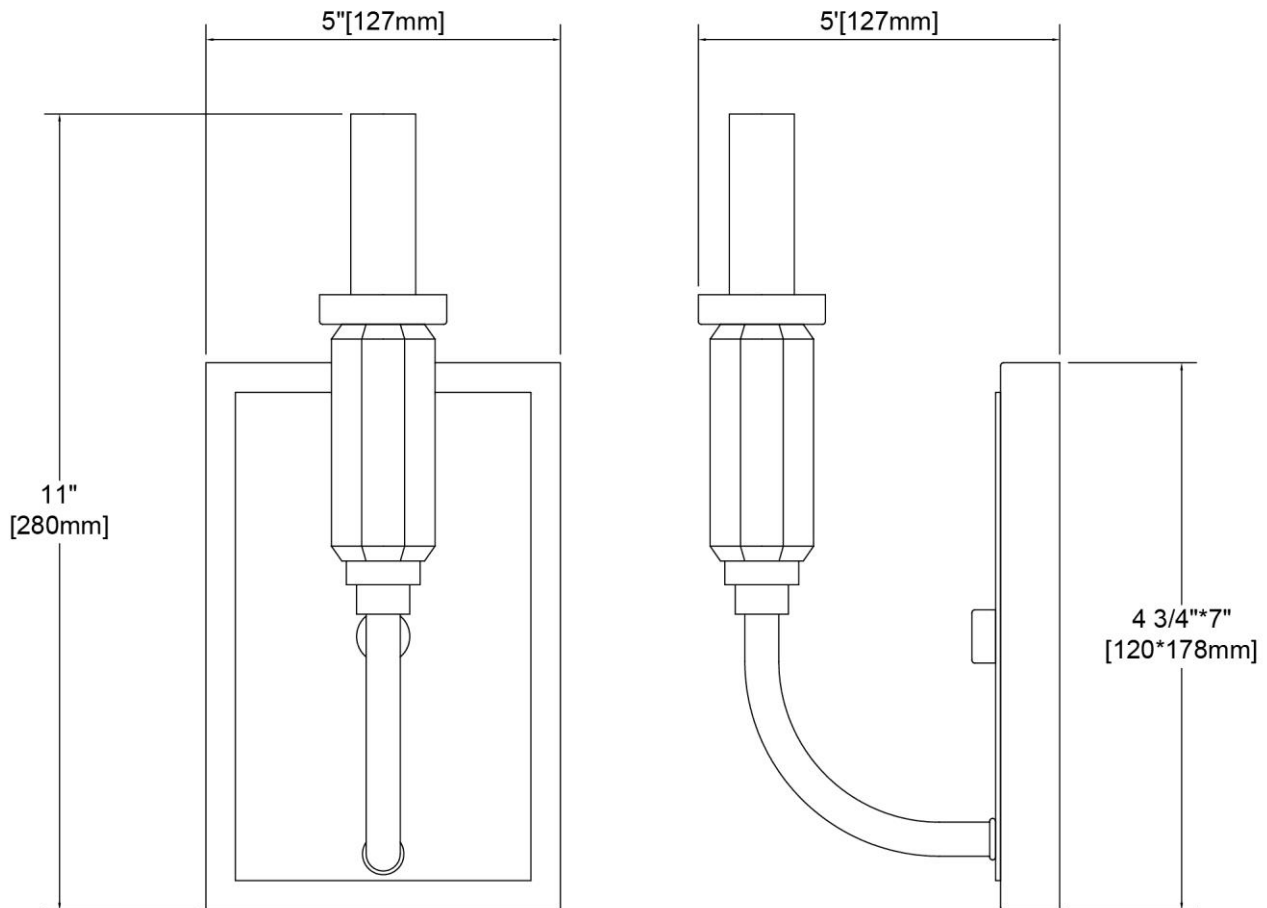

ITEM #:	46340/1
UPC	748119139135
Description	Glendon 1-Light Sconce in Matte Black and Burnished Brass
Finish	Matte Black, Burnished Brass
Materials	Glass, Steel
Brand	ELK Lighting
Collection	Glendon
Category	Indoor Lighting
Type	Sconce

ITEM DIMENSIONS				RATINGS & SPECIFICATIONS				
Width	5 inches			Safety Rating	ETL		Certification	Dry locations
Depth	5 inches			ADA Compliant	N/A		Voltage	120 volts
Height	11 inches			BULBS / SOCKETS				
Weight	2 pounds			Quantity	1	Wattage	60 watts	
ADDITIONAL DIMENSIONS				Included	No	Type	Torpedo (E12 Candelabra Base)	
Backplate / Canopy	4.75x7			Other	N/A			
HCWO	N/A			CHAIN / CORD INFORMATION				
Min. Extension	N/A			Chain	N/A	Cord	8 inches	
Max. Extension	N/A			SHADE / GLASS DETAILS				
OVERALL HEIGHT				Shade/Glass Description	No Shade/Glass			
Min.	N/A		Max.	N/A				
EXTENSION ROD(S)				Width	N/A		Height	N/A
N/A				Width at Top	N/A		Width at Bottom	N/A