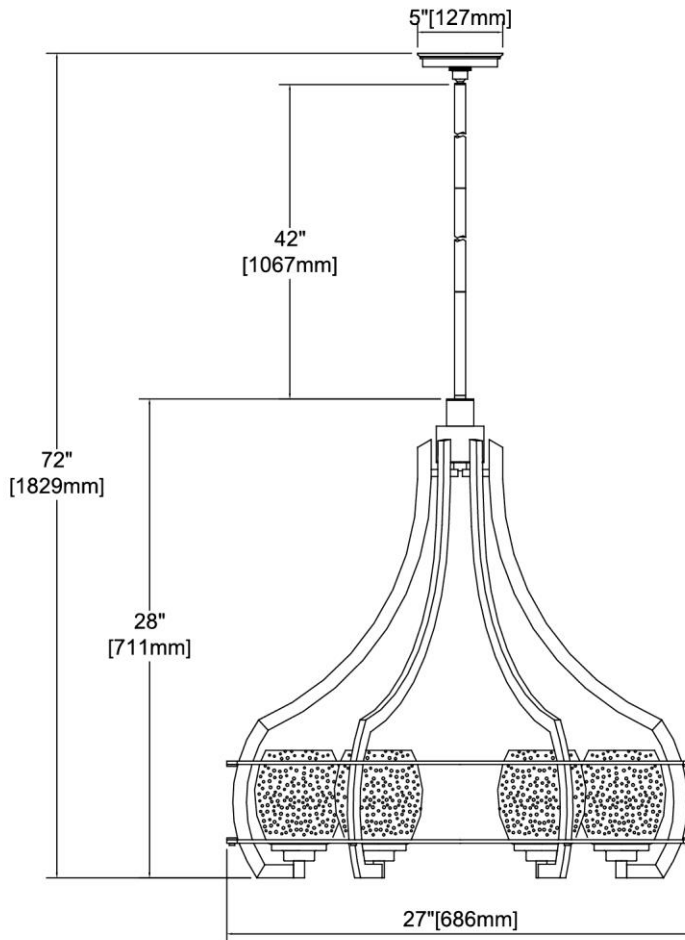

ITEM #:	46425/6
UPC	748119133690
Description	Bixler 6-Light Chandelier in Light Wood with Seedy Glass
Finish	Light Wood, Satin Nickel
Materials	Glass, Steel
Brand	ELK Lighting
Collection	Bixler
Category	Indoor Lighting
Type	Chandelier

ITEM DIMENSIONS				RATINGS & SPECIFICATIONS				
Width	27 inches			Safety Rating	ETL		Certification	Dry locations
Depth	27 inches			ADA Compliant	N/A		Voltage	120
Height	28 inches			BULBS / SOCKETS				
Weight	20 pounds			Quantity	6		Wattage	60 watts
ADDITIONAL DIMENSIONS				Included	No		Type	A19 (E26 Medium Base)
Backplate / Canopy	5 diameter			Other	N/A			
HCWO	N/A			CHAIN / CORD INFORMATION				
Min. Extension	N/A			Chain	N/A		Cord	96 inches
Max. Extension	N/A			SHADE / GLASS DETAILS				
OVERALL HEIGHT				Shade/Glass Description	Seedy glass			
Min.	36 inches		Max.	72 inches				
EXTENSION ROD(S)				Width	5 inches		Height	6 inches
Rods: 1-6, 1-12, 1-24				Width at Top	N/A		Width at Bottom	N/A