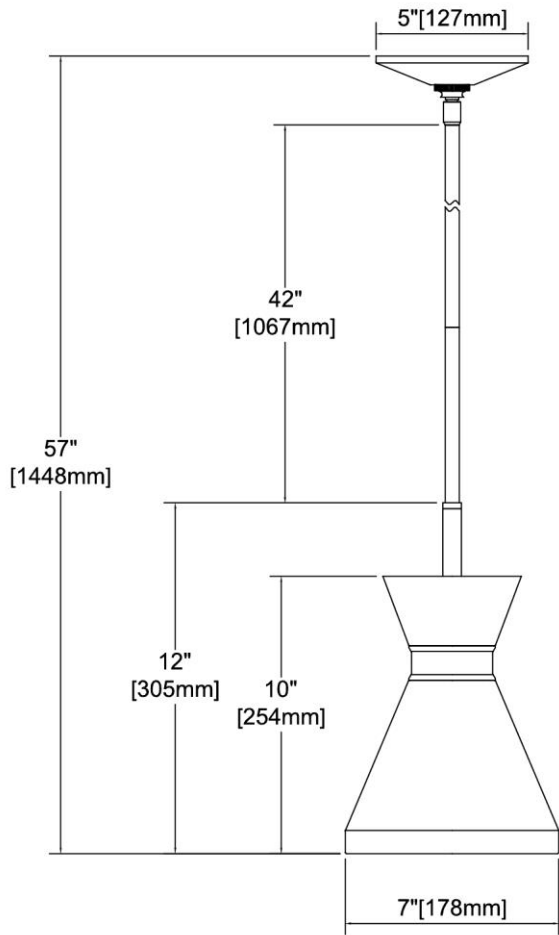

ITEM #:	46523/1
UPC	748119133805
Description	Modley 1-Light Mini Pendant in Pastel Blue with Metal
Finish	Pastel Blue, Brushed Brass
Materials	Steel
Brand	ELK Lighting
Collection	Modley
Category	Indoor Lighting
Type	Mini Pendant

ITEM DIMENSIONS				RATINGS & SPECIFICATIONS				
Width	7 inches			Safety Rating	ETL		Certification	Dry locations
Depth	7 inches			ADA Compliant	N/A		Voltage	120
Height	10 inches			BULBS / SOCKETS				
Weight	2 pounds			Quantity	1	Wattage	60 watts	
ADDITIONAL DIMENSIONS				Included	No	Type	A19 (E26 Medium Base)	
Backplate / Canopy	5 diameter			Other	N/A			
HCWO	N/A			CHAIN / CORD INFORMATION				
Min. Extension	N/A			Chain	N/A	Cord	72 inches	
Max. Extension	N/A			SHADE / GLASS DETAILS				
OVERALL HEIGHT				Shade/Glass Description	Metal			
Min.	15 inches	Max.	57 inches					
EXTENSION ROD(S)				Width	7 inches		Height	6 inches
Rods: 1-6, 3-12				Width at Top	N/A		Width at Bottom	N/A