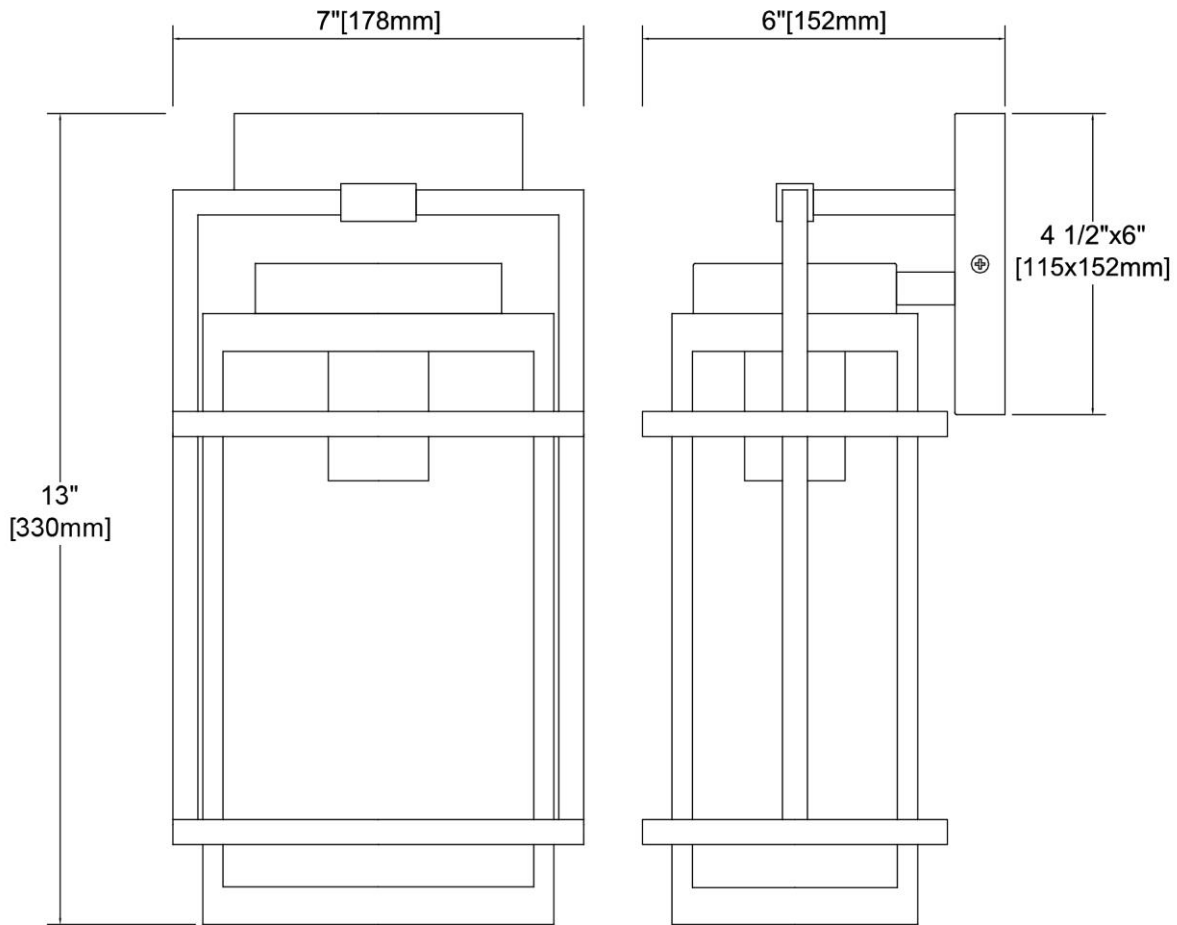

<b>ITEM #:</b>	46770/1
<b>UPC</b>	748119134604
<b>Description</b>	Breckenridge 1-Light Sconce in Weathered Zinc with Seedy Glass
<b>Finish</b>	Weathered Zinc
<b>Materials</b>	Glass, Steel
<b>Brand</b>	ELK Lighting
<b>Collection</b>	Breckenridge
<b>Category</b>	Outdoor Lighting
<b>Type</b>	Sconce

ITEM DIMENSIONS				RATINGS & SPECIFICATIONS				
<b>Width</b>	7 inches			<b>Safety Rating</b>	ETL		<b>Certification</b>	Wet locations
<b>Depth</b>	6 inches			<b>ADA Compliant</b>	N/A		<b>Voltage</b>	120
<b>Height</b>	14 inches			<b>BULBS / SOCKETS</b>				
<b>Weight</b>	5 pounds			<b>Quantity</b>	1	<b>Wattage</b>	100 watts	
<b>ADDITIONAL DIMENSIONS</b>				<b>Included</b>	No	<b>Type</b>	A19 (E26 Medium Base)	
<b>Backplate / Canopy</b>	4.5x6			<b>Other</b>	N/A			
<b>HCWO</b>	3 inches			<b>CHAIN / CORD INFORMATION</b>				
<b>Min. Extension</b>	N/A			<b>Chain</b>	N/A	<b>Cord</b>	8 inches	
<b>Max. Extension</b>	N/A			<b>SHADE / GLASS DETAILS</b>				
<b>OVERALL HEIGHT</b>				<b>Shade/Glass Description</b>	Seedy glass			
<b>Min.</b>	N/A		<b>Max.</b>	N/A				
<b>EXTENSION ROD(S)</b>				<b>Width</b>	N/A		<b>Height</b>	N/A
N/A				<b>Width at Top</b>	N/A		<b>Width at Bottom</b>	N/A