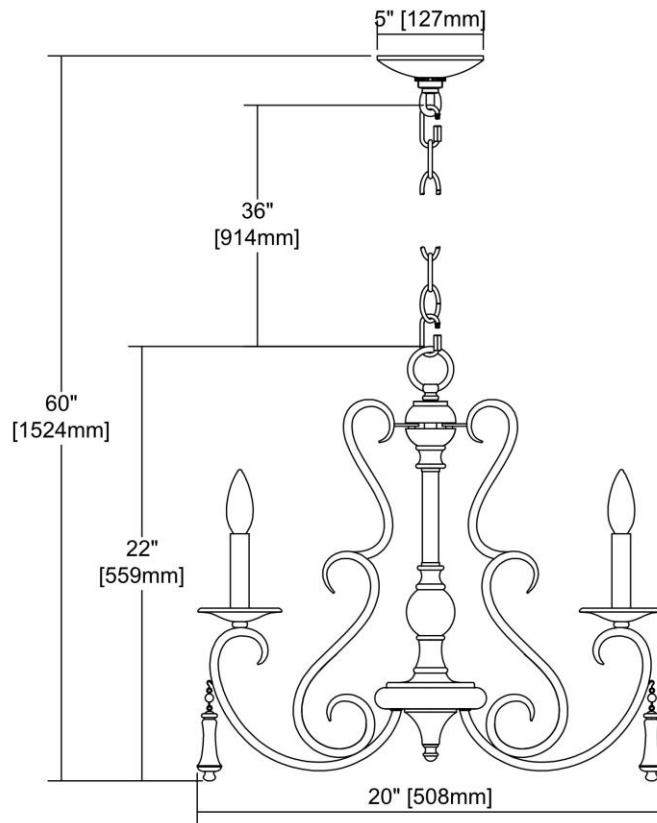


	<b>ITEM #:</b>	52021/3
	<b>UPC</b>	748119111803
	<b>Description</b>	Porto Cristo 3-Light Chandelier in Birtch and Palermo Rust
	<b>Finish</b>	Birtch, Palermo Rust
	<b>Materials</b>	Metal, Resin
	<b>Brand</b>	ELK Lighting
	<b>Collection</b>	Porto Cristo
	<b>Category</b>	Indoor Lighting
	<b>Type</b>	Chandelier

ITEM DIMENSIONS				RATINGS & SPECIFICATIONS				
<b>Width</b>	20 inches			<b>Safety Rating</b>	UL		<b>Certification</b>	N/A
<b>Depth</b>	20 inches			<b>ADA Compliant</b>	N/A		<b>Voltage</b>	N/A
<b>Height</b>	22 inches			<b>BULBS / SOCKETS</b>				
<b>Weight</b>	8 pounds			<b>Quantity</b>	3		<b>Wattage</b>	60 watts
ADDITIONAL DIMENSIONS				<b>Included</b>	No		<b>Type</b>	B11 (E12 Candelabra Base)
<b>Backplate / Canopy</b>	5x5			<b>Other</b>	N/A			
<b>HCWO</b>	N/A			CHAIN / CORD INFORMATION				
<b>Min. Extension</b>	N/A			<b>Chain</b>	N/A		<b>Cord</b>	N/A
<b>Max. Extension</b>	N/A			SHADE / GLASS DETAILS				
OVERALL HEIGHT				<b>Shade/Glass Description</b>	No Shade/Glass			
<b>Min.</b>	N/A		<b>Max.</b>	N/A				
EXTENSION ROD(S)				<b>Width</b>	N/A		<b>Height</b>	N/A
N/A				<b>Width at Top</b>	N/A		<b>Width at Bottom</b>	N/A