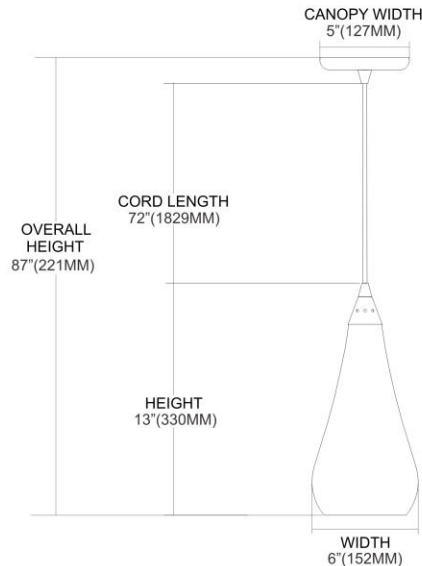


	<b>ITEM #:</b>	546-1SLV-CRC
	<b>UPC</b>	748119546179
	<b>Description</b>	Curvalo 1-Light Mini Pendant in Satin Nickel with Silver Crackle Glass
	<b>Finish</b>	Satin Nickel
	<b>Materials</b>	Glass, Metal
	<b>Brand</b>	ELK Lighting
	<b>Collection</b>	Curvalo
	<b>Category</b>	Indoor Lighting
	<b>Type</b>	Mini Pendant

ITEM DIMENSIONS				RATINGS & SPECIFICATIONS				
<b>Width</b>	6 inches			<b>Safety Rating</b>	N/A		<b>Certification</b>	N/A
<b>Depth</b>	6 inches			<b>ADA Compliant</b>	N/A		<b>Voltage</b>	N/A
<b>Height</b>	13 inches			BULBS / SOCKETS				
<b>Weight</b>	5 pounds			<b>Quantity</b>	1	<b>Wattage</b>	60 watts	
ADDITIONAL DIMENSIONS				<b>Included</b>	No	<b>Type</b>	A19 (E26 Medium Base)	
<b>Backplate / Canopy</b>	N/A			<b>Other</b>	N/A			
<b>HCWO</b>	N/A			CHAIN / CORD INFORMATION				
<b>Min. Extension</b>	N/A			<b>Chain</b>	N/A		<b>Cord</b>	N/A
<b>Max. Extension</b>	N/A			SHADE / GLASS DETAILS				
OVERALL HEIGHT				<b>Shade/Glass Description</b>	Silver Crackle Glass			
<b>Min.</b>	N/A		<b>Max.</b>	N/A				
EXTENSION ROD(S)				<b>Width</b>	6 inches		<b>Height</b>	N/A
N/A				<b>Width at Top</b>	N/A		<b>Width at Bottom</b>	N/A