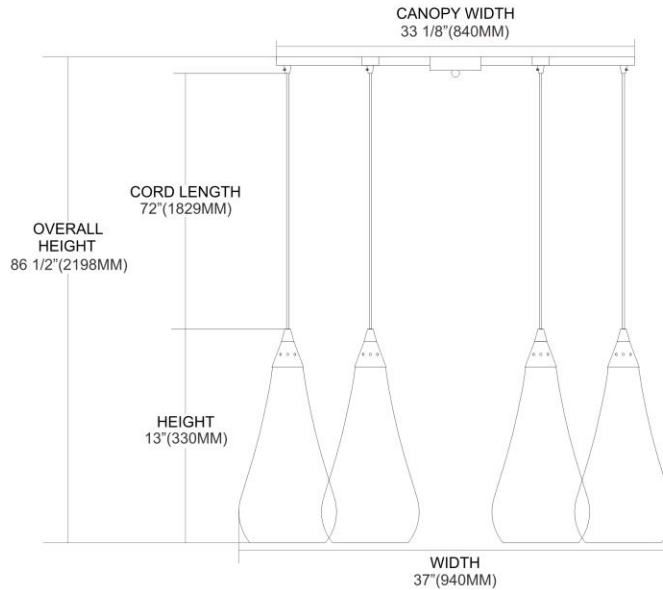

ITEM #:	546-6RBY-CRC
UPC	748119027890
Description	Curvalo 6-Light H-Bar Pendant Fixture in Satin Nickel with Ruby Crackle Glass
Finish	Satin Nickel
Materials	Glass, Metal
Brand	ELK Lighting
Collection	Curvalo
Category	Indoor Lighting
Type	Mini Pendant

ITEM DIMENSIONS				RATINGS & SPECIFICATIONS				
Width	17 inches			Safety Rating	N/A		Certification	N/A
Depth	33 inches			ADA Compliant	N/A		Voltage	N/A
Height	13 inches			BULBS / SOCKETS				
Weight	27 pounds			Quantity	6	Wattage	60 watts	
ADDITIONAL DIMENSIONS				Included	No		Type	A19 (E26 Medium Base)
Backplate / Canopy	N/A			Other	N/A			
HCWO	N/A			CHAIN / CORD INFORMATION				
Min. Extension	N/A			Chain	N/A		Cord	N/A
Max. Extension	N/A			SHADE / GLASS DETAILS				
OVERALL HEIGHT				Shade/Glass Description	Ruby Crackle Glass			
Min.	N/A		Max.	N/A				
EXTENSION ROD(S)				Width	N/A		Height	N/A
N/A				Width at Top	N/A		Width at Bottom	N/A