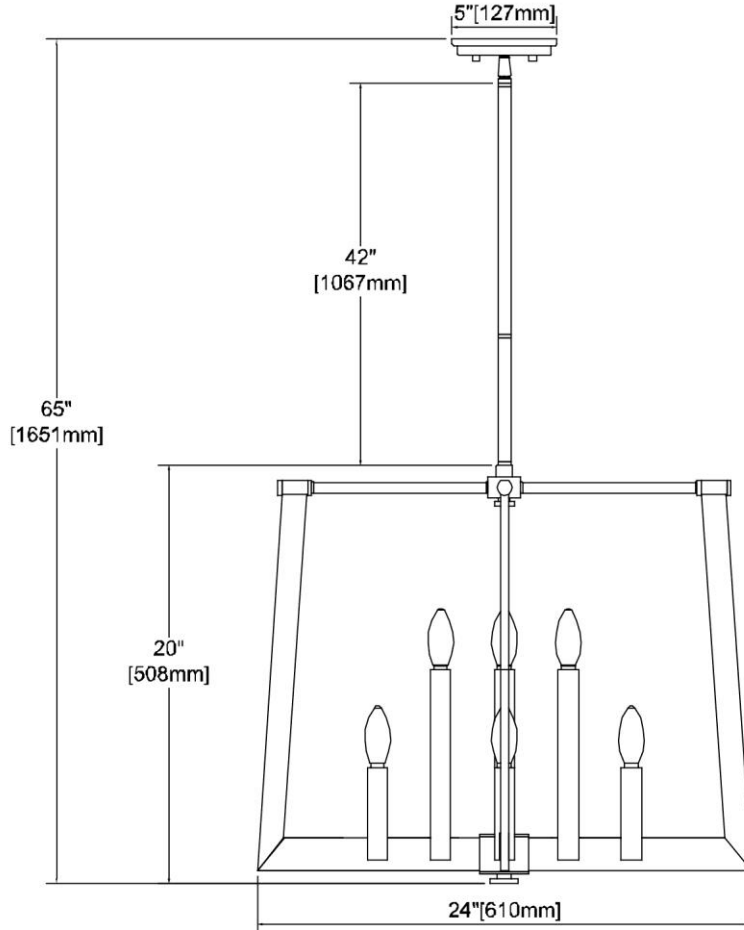


	ITEM #:	55054/8
	UPC	748119135236
	Description	Axis 8-Light Chandelier in Light Wood
	Finish	Light Wood, Satin Nickel
	Materials	Steel
	Brand	ELK Lighting
	Collection	Axis
	Category	Indoor Lighting
	Type	Chandelier

ITEM DIMENSIONS				RATINGS & SPECIFICATIONS				
Width	24 inches			Safety Rating	UL		Certification	Dry locations
Depth	24 inches			ADA Compliant	N/A		Voltage	120 volts
Height	20 inches			BULBS / SOCKETS				
Weight	11 pounds			Quantity	8	Wattage	60 watts	
ADDITIONAL DIMENSIONS				Included	No		Type	Torpedo (E12 Candelabra Base)
Backplate / Canopy	5 diameter			Other	N/A			
HCWO	N/A			CHAIN / CORD INFORMATION				
Min. Extension	N/A			Chain	N/A	Cord	84 inches - Black	
Max. Extension	N/A			SHADE / GLASS DETAILS				
OVERALL HEIGHT				Shade/Glass Description	No Shade/Glass			
Min.	29 inches	Max.	65 inches	Width	N/A		Height	N/A
EXTENSION ROD(S)				Width at Top	N/A		Width at Bottom	N/A
Rods: 1-6, 1-12, 1-24								