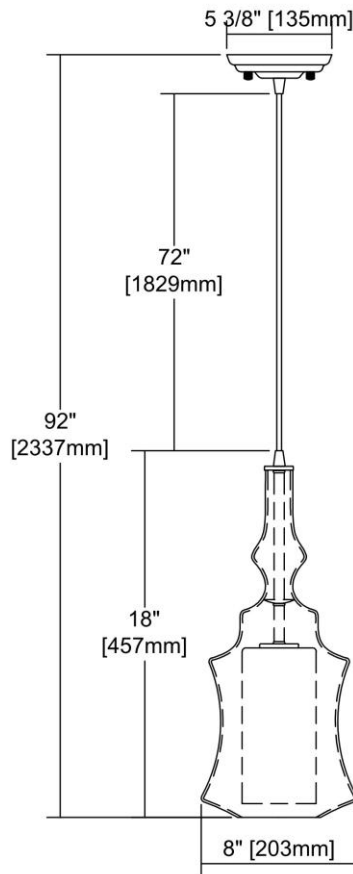


		ITEM #:	56501/1-LA		
		UPC	748119120546		
		Description	Alora 1-Light Mini Pendant in Chrome with Clear and Opal White Glass - Includes Adapter Kit		
		Finish	Polished Chrome		
		Materials	Glass, Metal		
		Brand	ELK Lighting		
		Collection	Alora		
		Category	Indoor Lighting		
		Type	Mini Pendant		
ITEM DIMENSIONS		RATINGS & SPECIFICATIONS			
Width	8 inches	Safety Rating	UL	Certification	N/A
Depth	8 inches	ADA Compliant	N/A	Voltage	N/A
Height	18 inches	BULBS / SOCKETS			
Weight	4 pounds	Quantity	1	Wattage	100 watts
ADDITIONAL DIMENSIONS		Included	No	Type	A19 (E26 Medium Base)
Backplate / Canopy	5x5	Other	N/A		
HCWO	N/A	CHAIN / CORD INFORMATION			
Min. Extension	N/A	Chain	N/A	Cord	N/A
Max. Extension	N/A	SHADE / GLASS DETAILS			
OVERALL HEIGHT		Shade/Glass Description	Opal White Glass Inside Clear Glass		
Min.	N/A	Max.	N/A		
EXTENSION ROD(S)		Width	N/A	Height	N/A
N/A		Width at Top	N/A	Width at Bottom	N/A