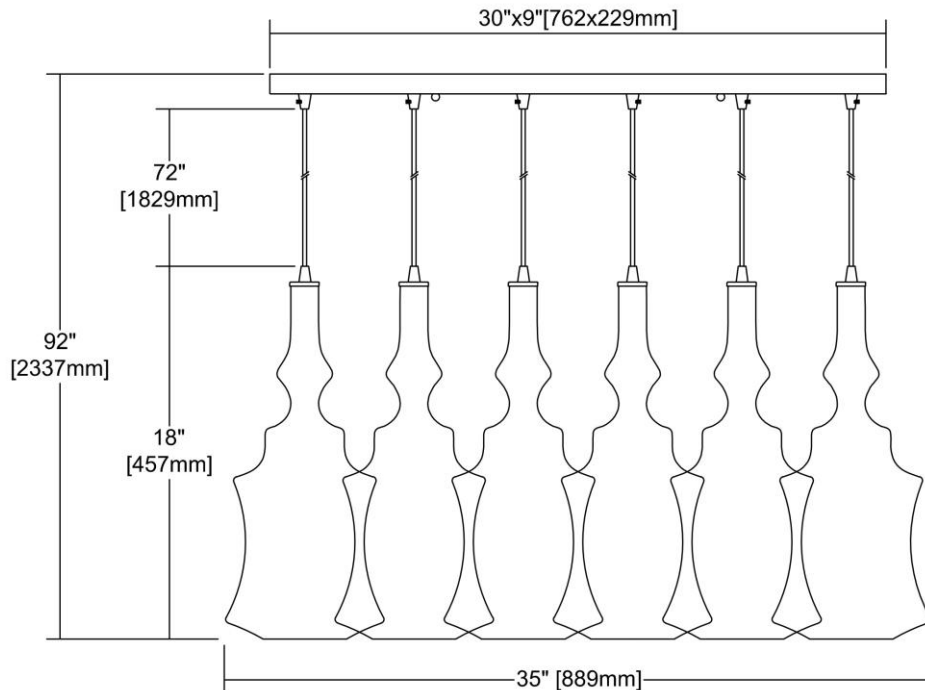

ITEM #:	56501/6RC
UPC	748119117393
Description	Alora 6-Light Rectangular Pendant Fixture in Chrome with Clear and Opal White Glass
Finish	Polished Chrome
Materials	Glass, Metal
Brand	ELK Lighting
Collection	Alora
Category	Indoor Lighting
Type	Mini Pendant

ITEM DIMENSIONS				RATINGS & SPECIFICATIONS				
Width	30 inches			Safety Rating	UL		Certification	N/A
Depth	30 inches			ADA Compliant	N/A		Voltage	N/A
Height	18 inches			BULBS / SOCKETS				
Weight	26 pounds			Quantity	6		Wattage	100 watts
ADDITIONAL DIMENSIONS				Included	No		Type	A19 (E26 Medium Base)
Backplate / Canopy	30x9			Other	N/A			
HCWO	N/A			CHAIN / CORD INFORMATION				
Min. Extension	N/A			Chain	N/A		Cord	N/A
Max. Extension	N/A			SHADE / GLASS DETAILS				
OVERALL HEIGHT				Shade/Glass Description	Opal White Glass Inside Clear Glass			
Min.	N/A		Max.	N/A				
EXTENSION ROD(S)				Width	N/A		Height	N/A
N/A				Width at Top	N/A		Width at Bottom	N/A