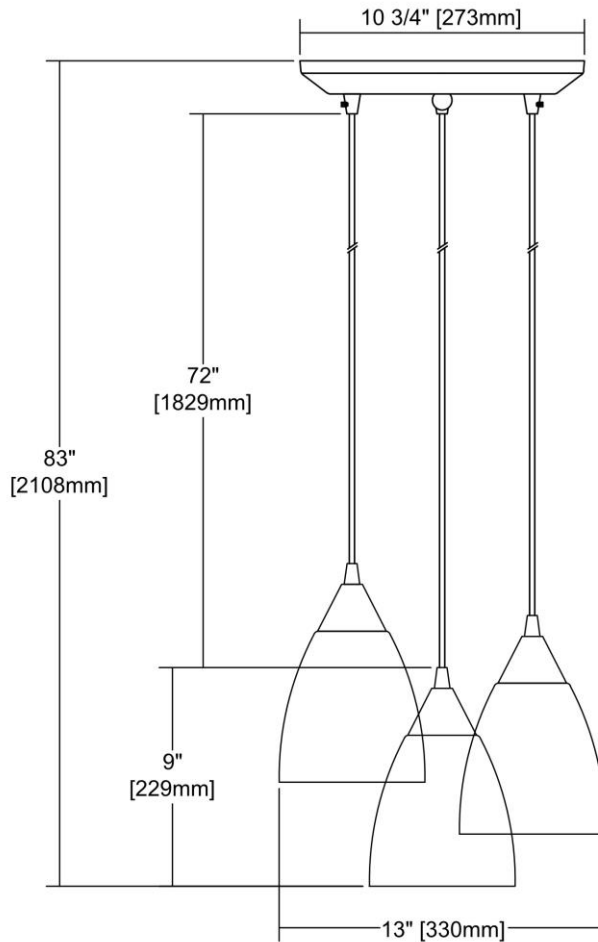

		ITEM #:	56520/3		
		UPC	748119116020		
		Description	Merida 3-Light Triangular Pendant Fixture in Polished Chrome with Opal White Linen Glass		
		Finish	Polished Chrome		
		Materials	Glass, Metal		
		Brand	ELK Lighting		
		Collection	Merida		
		Category	Indoor Lighting		
		Type	Mini Pendant		
ITEM DIMENSIONS		RATINGS & SPECIFICATIONS			
Width	10 inches	Safety Rating	UL	Certification	N/A
Depth	10 inches	ADA Compliant	N/A	Voltage	N/A
Height	9 inches	BULBS / SOCKETS			
Weight	7 pounds	Quantity	3	Wattage	100 watts
ADDITIONAL DIMENSIONS		Included	No	Type	A19 (E26 Medium Base)
Backplate / Canopy	N/A	Other	N/A		
HCWO	N/A	CHAIN / CORD INFORMATION			
Min. Extension	N/A	Chain	N/A	Cord	N/A
Max. Extension	N/A	SHADE / GLASS DETAILS			
OVERALL HEIGHT		Shade/Glass Description	Opal White Linen Glass		
Min.	N/A	Max.	N/A		
EXTENSION ROD(S)		Width	N/A	Height	N/A
N/A		Width at Top	N/A	Width at Bottom	N/A