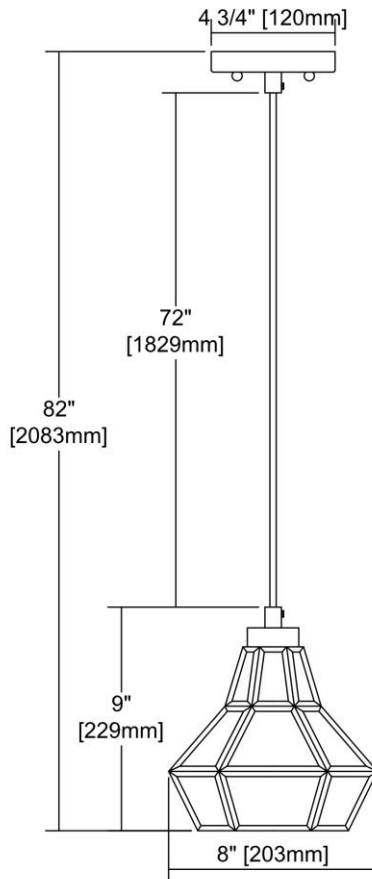


	ITEM #:	57125/1-LA
	UPC	748119120720
	Description	Window Pane 1-Light Mini Pendant in Oil Rubbed Bronze with Clear Glass - Includes Adapter Kit
	Finish	Oil Rubbed Bronze
	Materials	Glass, Metal
	Brand	ELK Lighting
	Collection	Window Pane
	Category	Indoor Lighting
	Type	Mini Pendant

ITEM DIMENSIONS				RATINGS & SPECIFICATIONS				
Width	8 inches			Safety Rating	UL		Certification	N/A
Depth	8 inches			ADA Compliant	N/A		Voltage	N/A
Height	9 inches			BULBS / SOCKETS				
Weight	3 pounds			Quantity	1	Wattage	60 watts	
ADDITIONAL DIMENSIONS				Included	No		Type	A19 (E26 Medium Base)
Backplate / Canopy	4.75x4.75			Other	N/A			
HCWO	N/A			CHAIN / CORD INFORMATION				
Min. Extension	N/A			Chain	N/A		Cord	N/A
Max. Extension	N/A			SHADE / GLASS DETAILS				
OVERALL HEIGHT				Shade/Glass Description	Clear Glass			
Min.	N/A	Max.	N/A					
EXTENSION ROD(S)				Width	N/A		Height	N/A
N/A				Width at Top	N/A		Width at Bottom	N/A