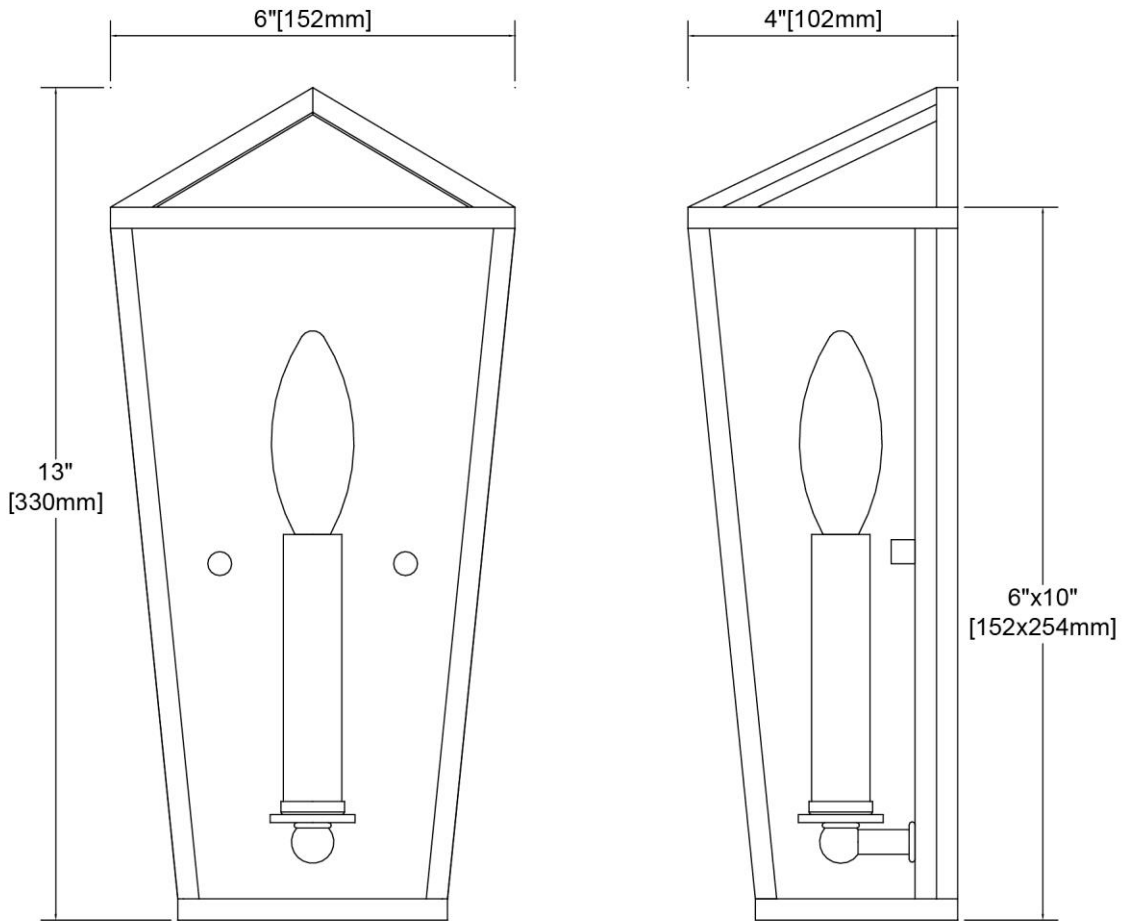

| | |
|--------------------|---|
| ITEM #: | 57213/1 |
| UPC | 748119136172 |
| Description | Fairfax 1-Light Sconce in Oil Rubbed Bronze |
| Finish | Oil Rubbed Bronze |
| Materials | Steel |
| Brand | ELK Lighting |
| Collection | Fairfax |
| Category | Indoor Lighting |
| Type | Sconce |

| ITEM DIMENSIONS | | | | RATINGS & SPECIFICATIONS | | | | |
|------------------------------|-----------|--|-------------|---------------------------------|-----|----------------|------------------------|-------------------------------|
| Width | 6 inches | | | Safety Rating | UL | | Certification | Dry locations |
| Depth | 4 inches | | | ADA Compliant | Yes | | Voltage | 120 |
| Height | 13 inches | | | BULBS / SOCKETS | | | | |
| Weight | 2 pounds | | | Quantity | 1 | Wattage | 60 watts | |
| ADDITIONAL DIMENSIONS | | | | Included | No | | Type | Torpedo (E12 Candelabra Base) |
| Backplate / Canopy | 6x13 | | | Other | N/A | | | |
| HCWO | N/A | | | CHAIN / CORD INFORMATION | | | | |
| Min. Extension | N/A | | | Chain | N/A | | Cord | 8 inches |
| Max. Extension | N/A | | | SHADE / GLASS DETAILS | | | | |
| OVERALL HEIGHT | | | | Shade/Glass Description | N/A | | | |
| Min. | N/A | | Max. | N/A | | | | |
| EXTENSION ROD(S) | | | | Width | N/A | | Height | N/A |
| N/A | | | | Width at Top | N/A | | Width at Bottom | N/A |