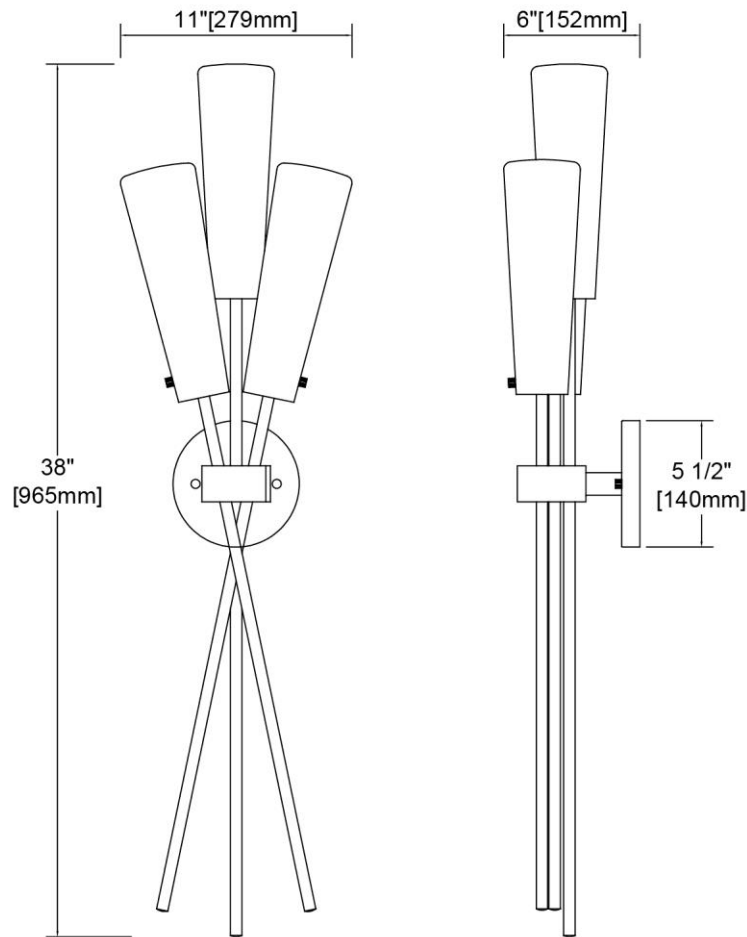

ITEM #:	57282/3
UPC	748119136301
Description	Stix 3-Light Sconce in Light Wood with Seedy Glass
Finish	Light Wood
Materials	Glass, Steel
Brand	ELK Lighting
Collection	Stix
Category	Outdoor Lighting
Type	Sconce

ITEM DIMENSIONS				RATINGS & SPECIFICATIONS				
Width	11 inches			Safety Rating	UL		Certification	Wet locations
Depth	6 inches			ADA Compliant	N/A		Voltage	120
Height	38 inches			BULBS / SOCKETS				
Weight	7 pounds			Quantity	3		Wattage	60 watts
ADDITIONAL DIMENSIONS				Included	No		Type	Tube (E26 Medium Base)
Backplate / Canopy	6 diameter			Other	N/A			
HCWO	18 inches			CHAIN / CORD INFORMATION				
Min. Extension	N/A			Chain	N/A		Cord	8 inches
Max. Extension	N/A			SHADE / GLASS DETAILS				
OVERALL HEIGHT				Shade/Glass Description	Seedy glass			
Min.	N/A		Max.	N/A				
EXTENSION ROD(S)				Width	3.25 inches		Height	10 inches
N/A				Width at Top	N/A		Width at Bottom	N/A