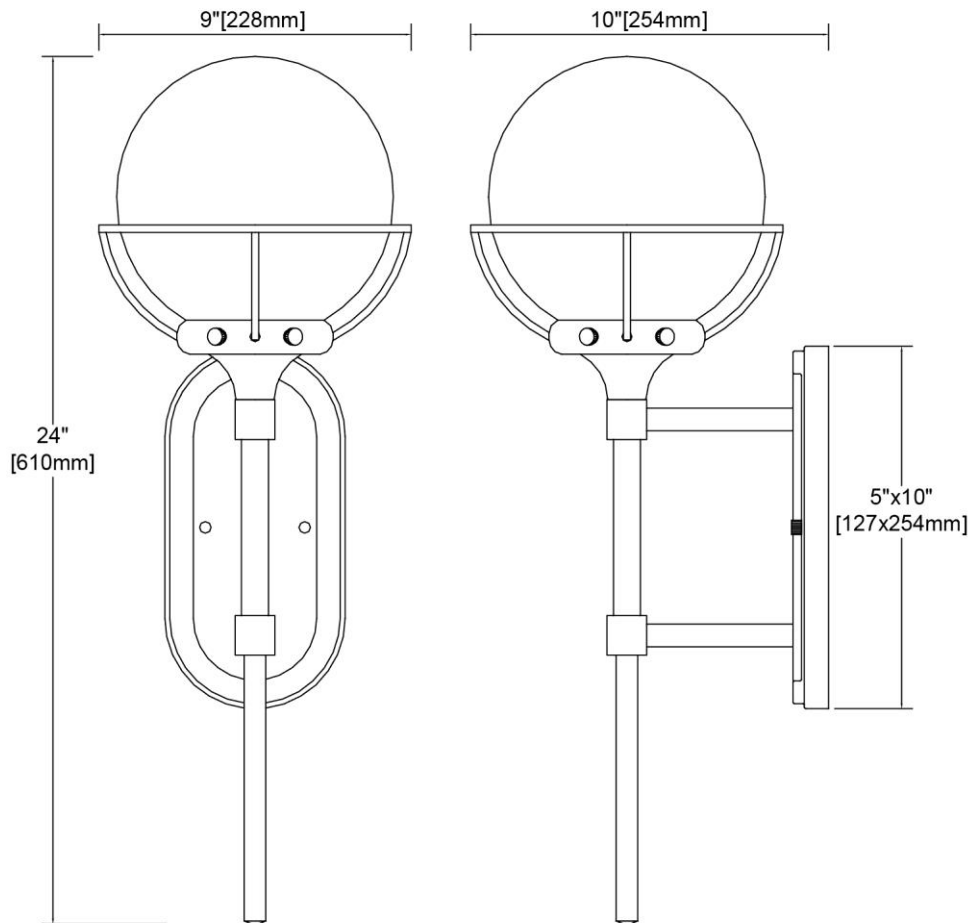

ITEM #:	57290/1
UPC	748119136349
Description	Girard 1-Light Sconce in Charcoal with Clear Glass
Finish	Charcoal
Materials	Glass, Steel
Brand	ELK Lighting
Collection	Girard
Category	Outdoor Lighting
Type	Sconce

ITEM DIMENSIONS				RATINGS & SPECIFICATIONS				
Width	9 inches			Safety Rating	UL		Certification	Wet locations
Depth	10 inches			ADA Compliant	N/A		Voltage	120
Height	24 inches			BULBS / SOCKETS				
Weight	4 pounds			Quantity	1	Wattage	60 watts	
ADDITIONAL DIMENSIONS				Included	No	Type	A19 (E26 Medium Base)	
Backplate / Canopy	5x10			Other	N/A			
HCWO	13 inches			CHAIN / CORD INFORMATION				
Min. Extension	N/A			Chain	N/A	Cord	8 inches	
Max. Extension	N/A			SHADE / GLASS DETAILS				
OVERALL HEIGHT				Shade/Glass Description	Clear glass			
Min.	N/A		Max.	N/A				
EXTENSION ROD(S)				Width	8 inches		Height	8 inches
N/A				Width at Top	N/A		Width at Bottom	N/A