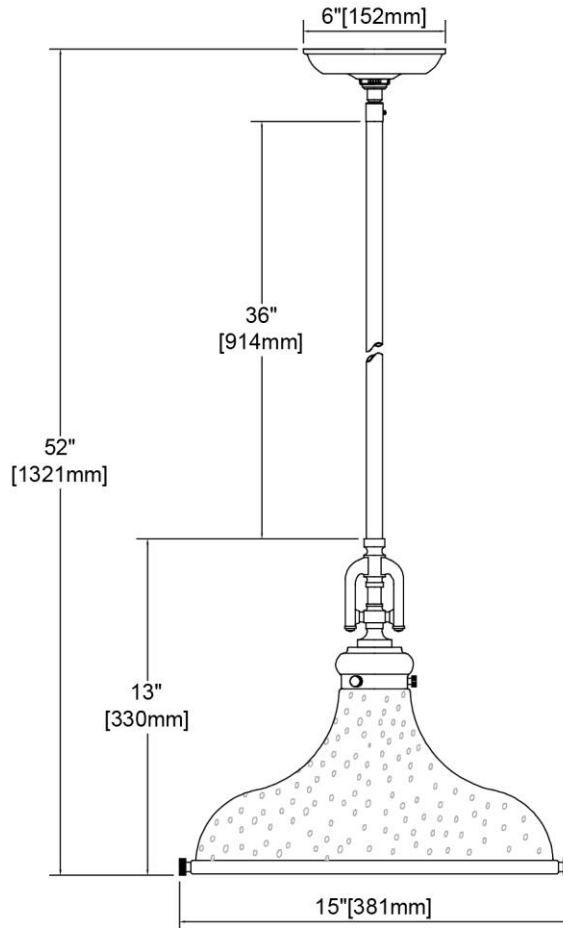

ITEM #:	57371/1
UPC	748119141756
Description	Rutherford 1-Light Pendant in Satin Brass with Seedy Glass
Finish	Satin Brass
Materials	Glass, Steel
Brand	ELK Lighting
Collection	Rutherford
Category	Indoor Lighting
Type	Pendant

ITEM DIMENSIONS				RATINGS & SPECIFICATIONS				
Width	15 inches			Safety Rating	UL		Certification	Dry locations
Depth	15 inches			ADA Compliant	N/A		Voltage	120 volts
Height	13 inches			BULBS / SOCKETS				
Weight	5 pounds			Quantity	1	Wattage	60 watts	
ADDITIONAL DIMENSIONS				Included	No	Type	A19 (E26 Medium Base)	
Backplate / Canopy	6 diameter			Other	N/A			
HCWO	N/A			CHAIN / CORD INFORMATION				
Min. Extension	N/A			Chain	N/A	Cord	72 inches	
Max. Extension	N/A			SHADE / GLASS DETAILS				
OVERALL HEIGHT				Shade/Glass Description	Seedy Glass			
Min.	22 inches	Max.	52 inches					
EXTENSION ROD(S)				Width	13 inches		Height	8 inches
Rods: 1-6, 1-12, 1-18				Width at Top	N/A		Width at Bottom	N/A