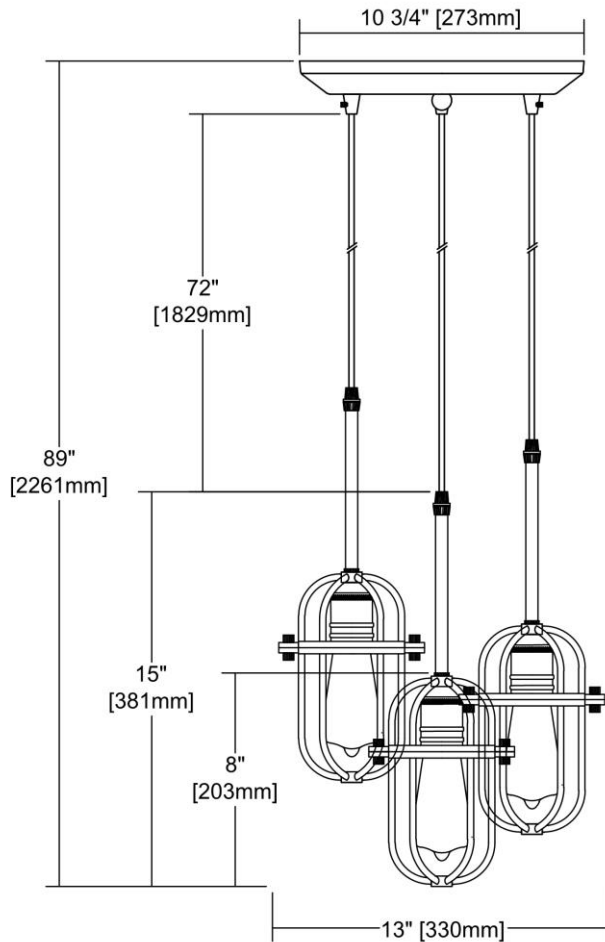

<b>ITEM #:</b>	65216/3
<b>UPC</b>	748119117676
<b>Description</b>	Binghamton 3-Light Triangular Pendant Fixture in Bronze and Satin Brass with Metal Cage
<b>Finish</b>	Oil Rubbed Bronze, Satin Brass
<b>Materials</b>	Metal
<b>Brand</b>	ELK Lighting
<b>Collection</b>	Binghamton
<b>Category</b>	Indoor Lighting
<b>Type</b>	Mini Pendant

ITEM DIMENSIONS				RATINGS & SPECIFICATIONS				
<b>Width</b>	10 inches			<b>Safety Rating</b>	UL		<b>Certification</b>	N/A
<b>Depth</b>	10 inches			<b>ADA Compliant</b>	N/A		<b>Voltage</b>	N/A
<b>Height</b>	8 inches			<b>BULBS / SOCKETS</b>				
<b>Weight</b>	7 pounds			<b>Quantity</b>	3		<b>Wattage</b>	60 watts
<b>ADDITIONAL DIMENSIONS</b>				<b>Included</b>	No		<b>Type</b>	A19 (E26 Medium Base)
<b>Backplate / Canopy</b>	N/A			<b>Other</b>	N/A			
<b>HCWO</b>	N/A			<b>CHAIN / CORD INFORMATION</b>				
<b>Min. Extension</b>	N/A			<b>Chain</b>	N/A		<b>Cord</b>	N/A
<b>Max. Extension</b>	N/A			<b>SHADE / GLASS DETAILS</b>				
<b>OVERALL HEIGHT</b>				<b>Shade/Glass Description</b>	Metal Cage			
<b>Min.</b>	N/A		<b>Max.</b>	N/A				
<b>EXTENSION ROD(S)</b>				<b>Width</b>	N/A		<b>Height</b>	N/A
N/A				<b>Width at Top</b>	N/A		<b>Width at Bottom</b>	N/A