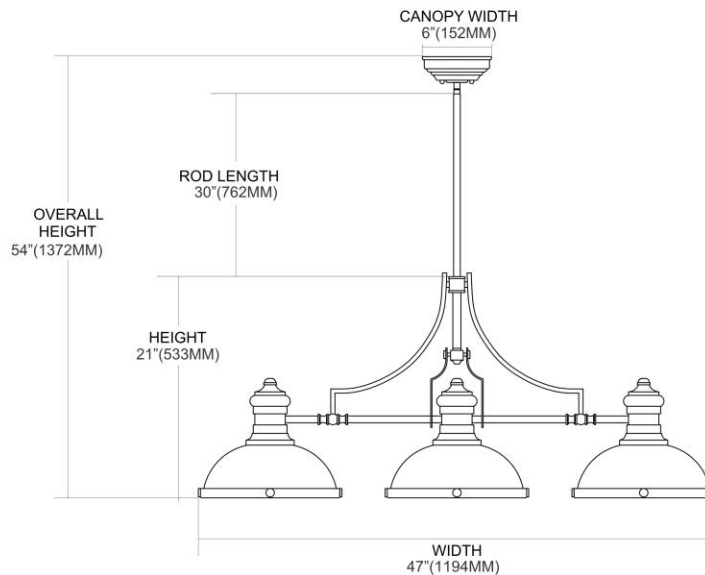

ITEM #:	66135-3
UPC	830335010524
Description	Chadwick 3-Light Island Light in Oiled Bronze with Matching Shade
Finish	Oiled Bronze
Materials	Glass, Steel
Brand	ELK Lighting
Collection	Chadwick
Category	Indoor Lighting
Type	Island Light

ITEM DIMENSIONS				RATINGS & SPECIFICATIONS				
Width	13 inches			Safety Rating	N/A		Certification	N/A
Depth	47 inches			ADA Compliant	N/A		Voltage	N/A
Height	21 inches			BULBS / SOCKETS				
Weight	15 pounds			Quantity	3	Wattage	100 watts	
ADDITIONAL DIMENSIONS				Included	No		Type	A19 (E26 Medium Base)
Backplate / Canopy	7.25x7.25			Other	N/A			
HCWO	N/A			CHAIN / CORD INFORMATION				
Min. Extension	N/A			Chain	N/A		Cord	N/A
Max. Extension	N/A			SHADE / GLASS DETAILS				
OVERALL HEIGHT				Shade/Glass Description	Matching Shade			
Min.	N/A		Max.	N/A				
EXTENSION ROD(S)				Width	N/A		Height	N/A
Rods: 1-6, 2-12				Width at Top	N/A		Width at Bottom	N/A