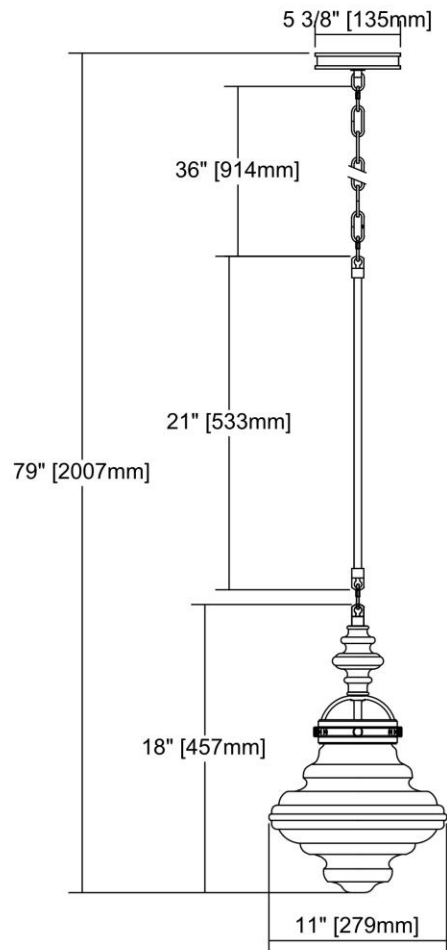


	ITEM #:	66168/1
	UPC	748119100968
	Description	Gramercy 1-Light Mini Pendant in Weathered Zinc with Clear Glass
	Finish	Weathered Zinc
	Materials	Glass, Metal
	Brand	ELK Lighting
	Collection	Gramercy
	Category	Indoor Lighting
	Type	Mini Pendant

ITEM DIMENSIONS				RATINGS & SPECIFICATIONS				
Width	11 inches			Safety Rating	UL		Certification	N/A
Depth	11 inches			ADA Compliant	N/A		Voltage	N/A
Height	18 inches			BULBS / SOCKETS				
Weight	6 pounds			Quantity	1		Wattage	60 watts
ADDITIONAL DIMENSIONS				Included	No		Type	A19 (E26 Medium Base)
Backplate / Canopy	N/A			Other	N/A			
HCWO	N/A			CHAIN / CORD INFORMATION				
Min. Extension	N/A			Chain	N/A		Cord	N/A
Max. Extension	N/A			SHADE / GLASS DETAILS				
OVERALL HEIGHT				Shade/Glass Description	Clear Glass			
Min.	N/A		Max.	N/A				
EXTENSION ROD(S)				Width	N/A		Height	N/A
N/A				Width at Top	N/A		Width at Bottom	N/A