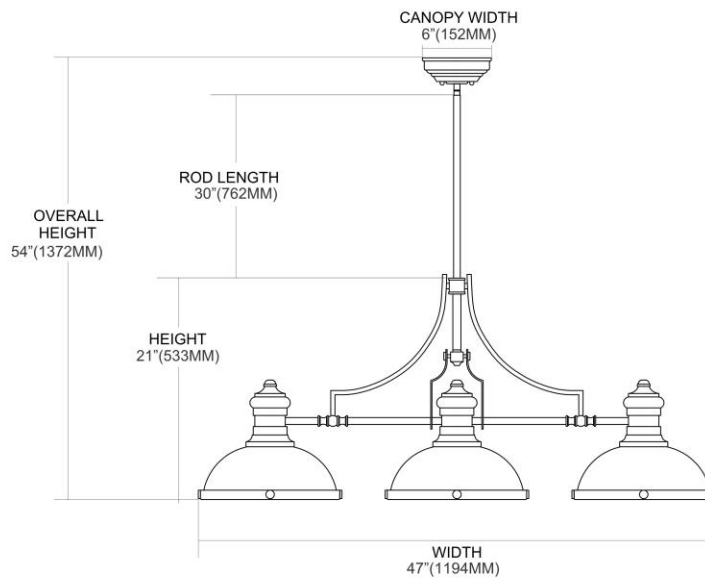

ITEM #:	66215-3
UPC	830335013051
Description	Chadwick 3-Light Island Light in Polished Nickel with Gloss White Shade
Finish	Polished Nickel
Materials	Glass, Steel
Brand	ELK Lighting
Collection	Chadwick
Category	Indoor Lighting
Type	Island Light

ITEM DIMENSIONS				RATINGS & SPECIFICATIONS				
Width	13 inches			Safety Rating	N/A		Certification	N/A
Depth	47 inches			ADA Compliant	N/A		Voltage	N/A
Height	21 inches			BULBS / SOCKETS				
Weight	24 pounds			Quantity	3	Wattage	100 watts	
ADDITIONAL DIMENSIONS				Included	No		Type	A19 (E26 Medium Base)
Backplate / Canopy	7.25x7.25			Other	N/A			
HCWO	N/A			CHAIN / CORD INFORMATION				
Min. Extension	N/A			Chain	N/A		Cord	N/A
Max. Extension	N/A			SHADE / GLASS DETAILS				
OVERALL HEIGHT				Shade/Glass Description	Gloss White Shade			
Min.	N/A	Max.	N/A					
EXTENSION ROD(S)				Width	N/A		Height	N/A
Rods: 1-6, 2-12				Width at Top	N/A		Width at Bottom	N/A