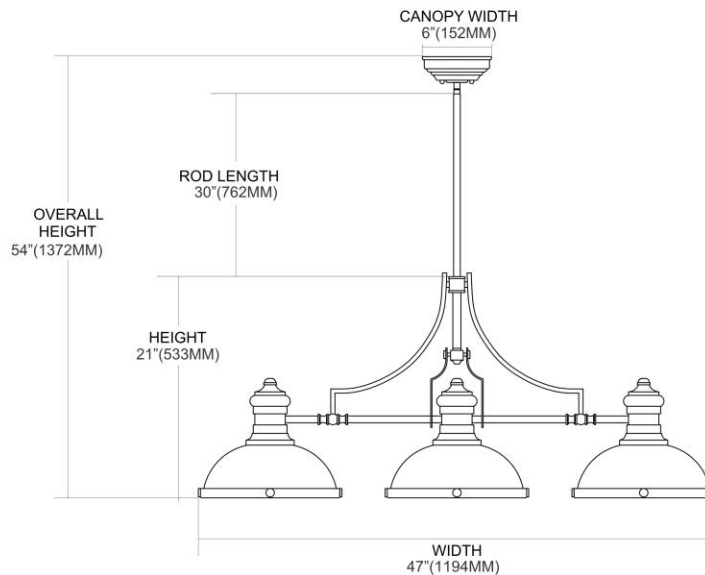

<b>ITEM #:</b>	66245-3
<b>UPC</b>	830335013082
<b>Description</b>	Chadwick 3-Light Island Light in Antique Copper with White Glass
<b>Finish</b>	Antique Copper
<b>Materials</b>	Glass, Steel
<b>Brand</b>	ELK Lighting
<b>Collection</b>	Chadwick
<b>Category</b>	Indoor Lighting
<b>Type</b>	Island Light

ITEM DIMENSIONS				RATINGS & SPECIFICATIONS				
<b>Width</b>	13 inches			<b>Safety Rating</b>	N/A		<b>Certification</b>	N/A
<b>Depth</b>	47 inches			<b>ADA Compliant</b>	N/A		<b>Voltage</b>	N/A
<b>Height</b>	21 inches			<b>BULBS / SOCKETS</b>				
<b>Weight</b>	24 pounds			<b>Quantity</b>	3	<b>Wattage</b>	100 watts	
<b>ADDITIONAL DIMENSIONS</b>				<b>Included</b>	No	<b>Type</b>	A19 (E26 Medium Base)	
<b>Backplate / Canopy</b>	7.25x7.25			<b>Other</b>	N/A			
<b>HCWO</b>	N/A			<b>CHAIN / CORD INFORMATION</b>				
<b>Min. Extension</b>	N/A			<b>Chain</b>	N/A		<b>Cord</b>	N/A
<b>Max. Extension</b>	N/A			<b>SHADE / GLASS DETAILS</b>				
<b>OVERALL HEIGHT</b>				<b>Shade/Glass Description</b>	White Glass			
<b>Min.</b>	N/A		<b>Max.</b>	N/A				
<b>EXTENSION ROD(S)</b>				<b>Width</b>	N/A		<b>Height</b>	N/A
Rods: 1-6, 2-12				<b>Width at Top</b>	N/A		<b>Width at Bottom</b>	N/A