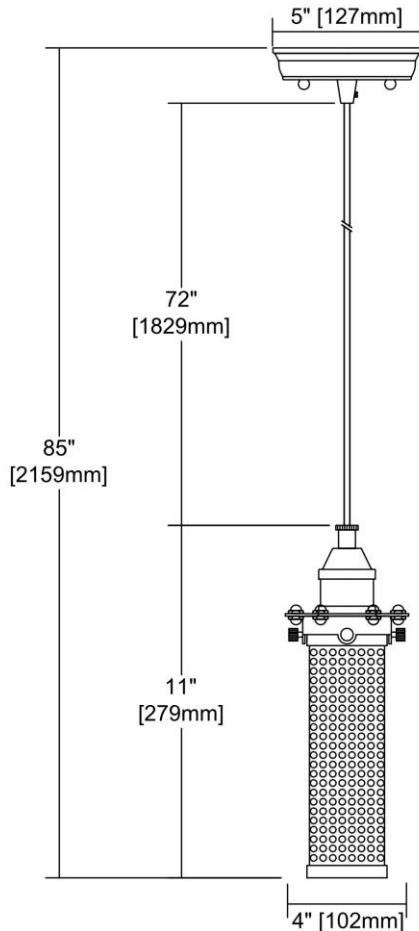

ITEM #:	66315/1
UPC	748119088648
Description	Fulton 1-Light Mini Pendant in Polished Chrome with Perforated Metal Shade
Finish	Polished Chrome
Materials	Metal
Brand	ELK Lighting
Collection	Fulton
Category	Indoor Lighting
Type	Mini Pendant

ITEM DIMENSIONS				RATINGS & SPECIFICATIONS				
Width	4 inches			Safety Rating	UL		Certification	N/A
Depth	4 inches			ADA Compliant	N/A		Voltage	N/A
Height	11 inches			BULBS / SOCKETS				
Weight	2 pounds			Quantity	1		Wattage	60 watts
ADDITIONAL DIMENSIONS				Included	No		Type	A19 (E26 Medium Base)
Backplate / Canopy	5x5			Other	N/A			
HCWO	N/A			CHAIN / CORD INFORMATION				
Min. Extension	N/A			Chain	N/A		Cord	N/A
Max. Extension	N/A			SHADE / GLASS DETAILS				
OVERALL HEIGHT				Shade/Glass Description	Perforated Metal Shade			
Min.	N/A		Max.	N/A				
EXTENSION ROD(S)				Width	4 inches		Height	N/A
N/A				Width at Top	N/A		Width at Bottom	N/A