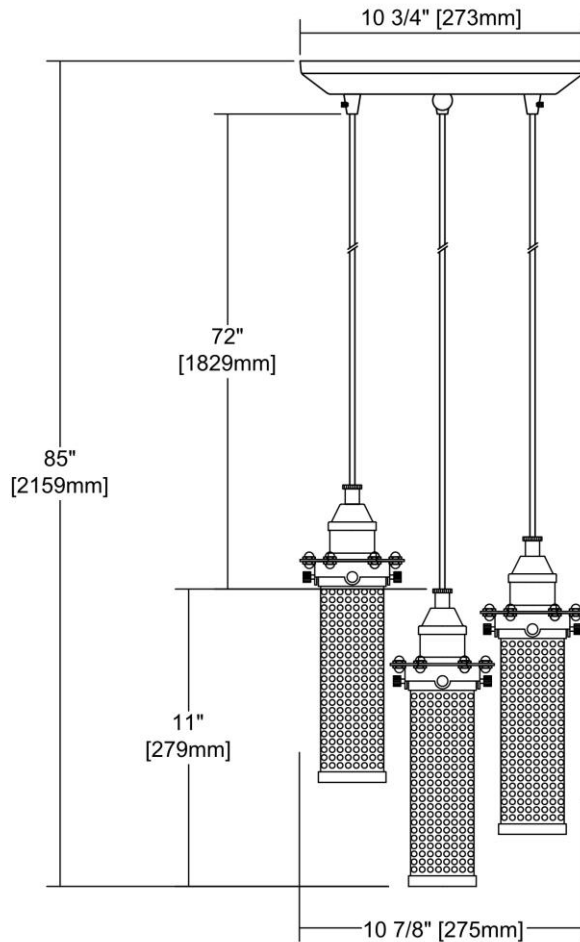

		ITEM #:	66315/3		
		UPC	748119088655		
		Description	Fulton 3-Light Triangular Pendant Fixture in Polished Chrome with Perforated Metal Shade		
		Finish	Polished Chrome		
		Materials	Metal		
		Brand	ELK Lighting		
		Collection	Fulton		
		Category	Indoor Lighting		
		Type	Mini Pendant		
ITEM DIMENSIONS		RATINGS & SPECIFICATIONS			
Width	10 inches	Safety Rating	UL	Certification	N/A
Depth	10 inches	ADA Compliant	N/A	Voltage	N/A
Height	11 inches	BULBS / SOCKETS			
Weight	7 pounds	Quantity	3	Wattage	60 watts
ADDITIONAL DIMENSIONS		Included	No	Type	A19 (E26 Medium Base)
Backplate / Canopy	5x5	Other	N/A		
HCWO	N/A	CHAIN / CORD INFORMATION			
Min. Extension	N/A	Chain	N/A	Cord	N/A
Max. Extension	N/A	SHADE / GLASS DETAILS			
OVERALL HEIGHT		Shade/Glass Description	Perforated Metal Shade		
Min.	N/A	Max.	N/A		
EXTENSION ROD(S)		Width	3 inches	Height	N/A
N/A		Width at Top	N/A	Width at Bottom	N/A