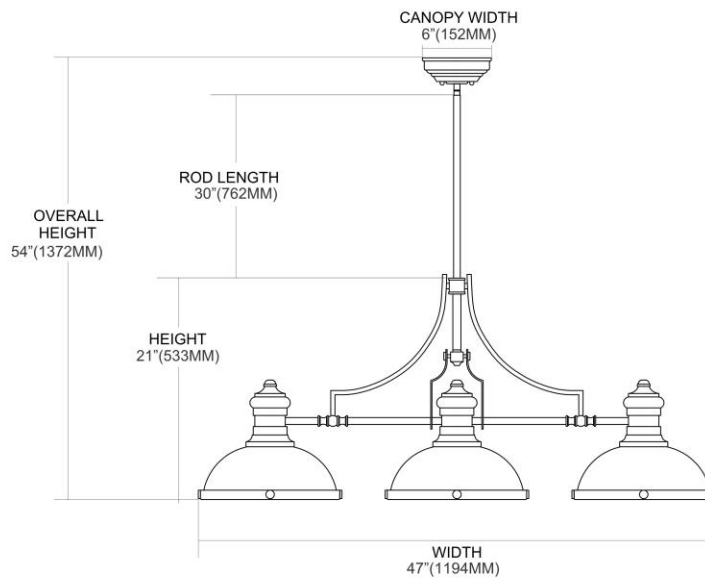

<b>ITEM #:</b>	66415-3-LED
<b>UPC</b>	830335020424
<b>Description</b>	Chadwick 3-Light Island Light in Polished Nickel with Cappa Shell Shade - Includes LED Bulbs
<b>Finish</b>	Polished Nickel
<b>Materials</b>	Glass, Steel
<b>Brand</b>	ELK Lighting
<b>Collection</b>	Chadwick
<b>Category</b>	Indoor Lighting
<b>Type</b>	Island Light

ITEM DIMENSIONS				RATINGS & SPECIFICATIONS				
<b>Width</b>	13 inches			<b>Safety Rating</b>	N/A		<b>Certification</b>	N/A
<b>Depth</b>	47 inches			<b>ADA Compliant</b>	N/A		<b>Voltage</b>	N/A
<b>Height</b>	21 inches			<b>BULBS / SOCKETS</b>				
<b>Weight</b>	24 pounds			<b>Quantity</b>	3	<b>Wattage</b>	9.5 watts	
<b>ADDITIONAL DIMENSIONS</b>				<b>Included</b>	Yes		<b>Type</b>	A19 LED (E26 Medium Base)
<b>Backplate / Canopy</b>	7.25x7.25			<b>Other</b>	N/A			
<b>HCWO</b>	N/A			<b>CHAIN / CORD INFORMATION</b>				
<b>Min. Extension</b>	N/A			<b>Chain</b>	N/A		<b>Cord</b>	N/A
<b>Max. Extension</b>	N/A			<b>SHADE / GLASS DETAILS</b>				
<b>OVERALL HEIGHT</b>				<b>Shade/Glass Description</b>	Cappa Shell Mosaic Shade			
<b>Min.</b>	N/A	<b>Max.</b>	N/A					
<b>EXTENSION ROD(S)</b>				<b>Width</b>	N/A		<b>Height</b>	N/A
Rods: 1-6, 2-12				<b>Width at Top</b>	N/A		<b>Width at Bottom</b>	N/A